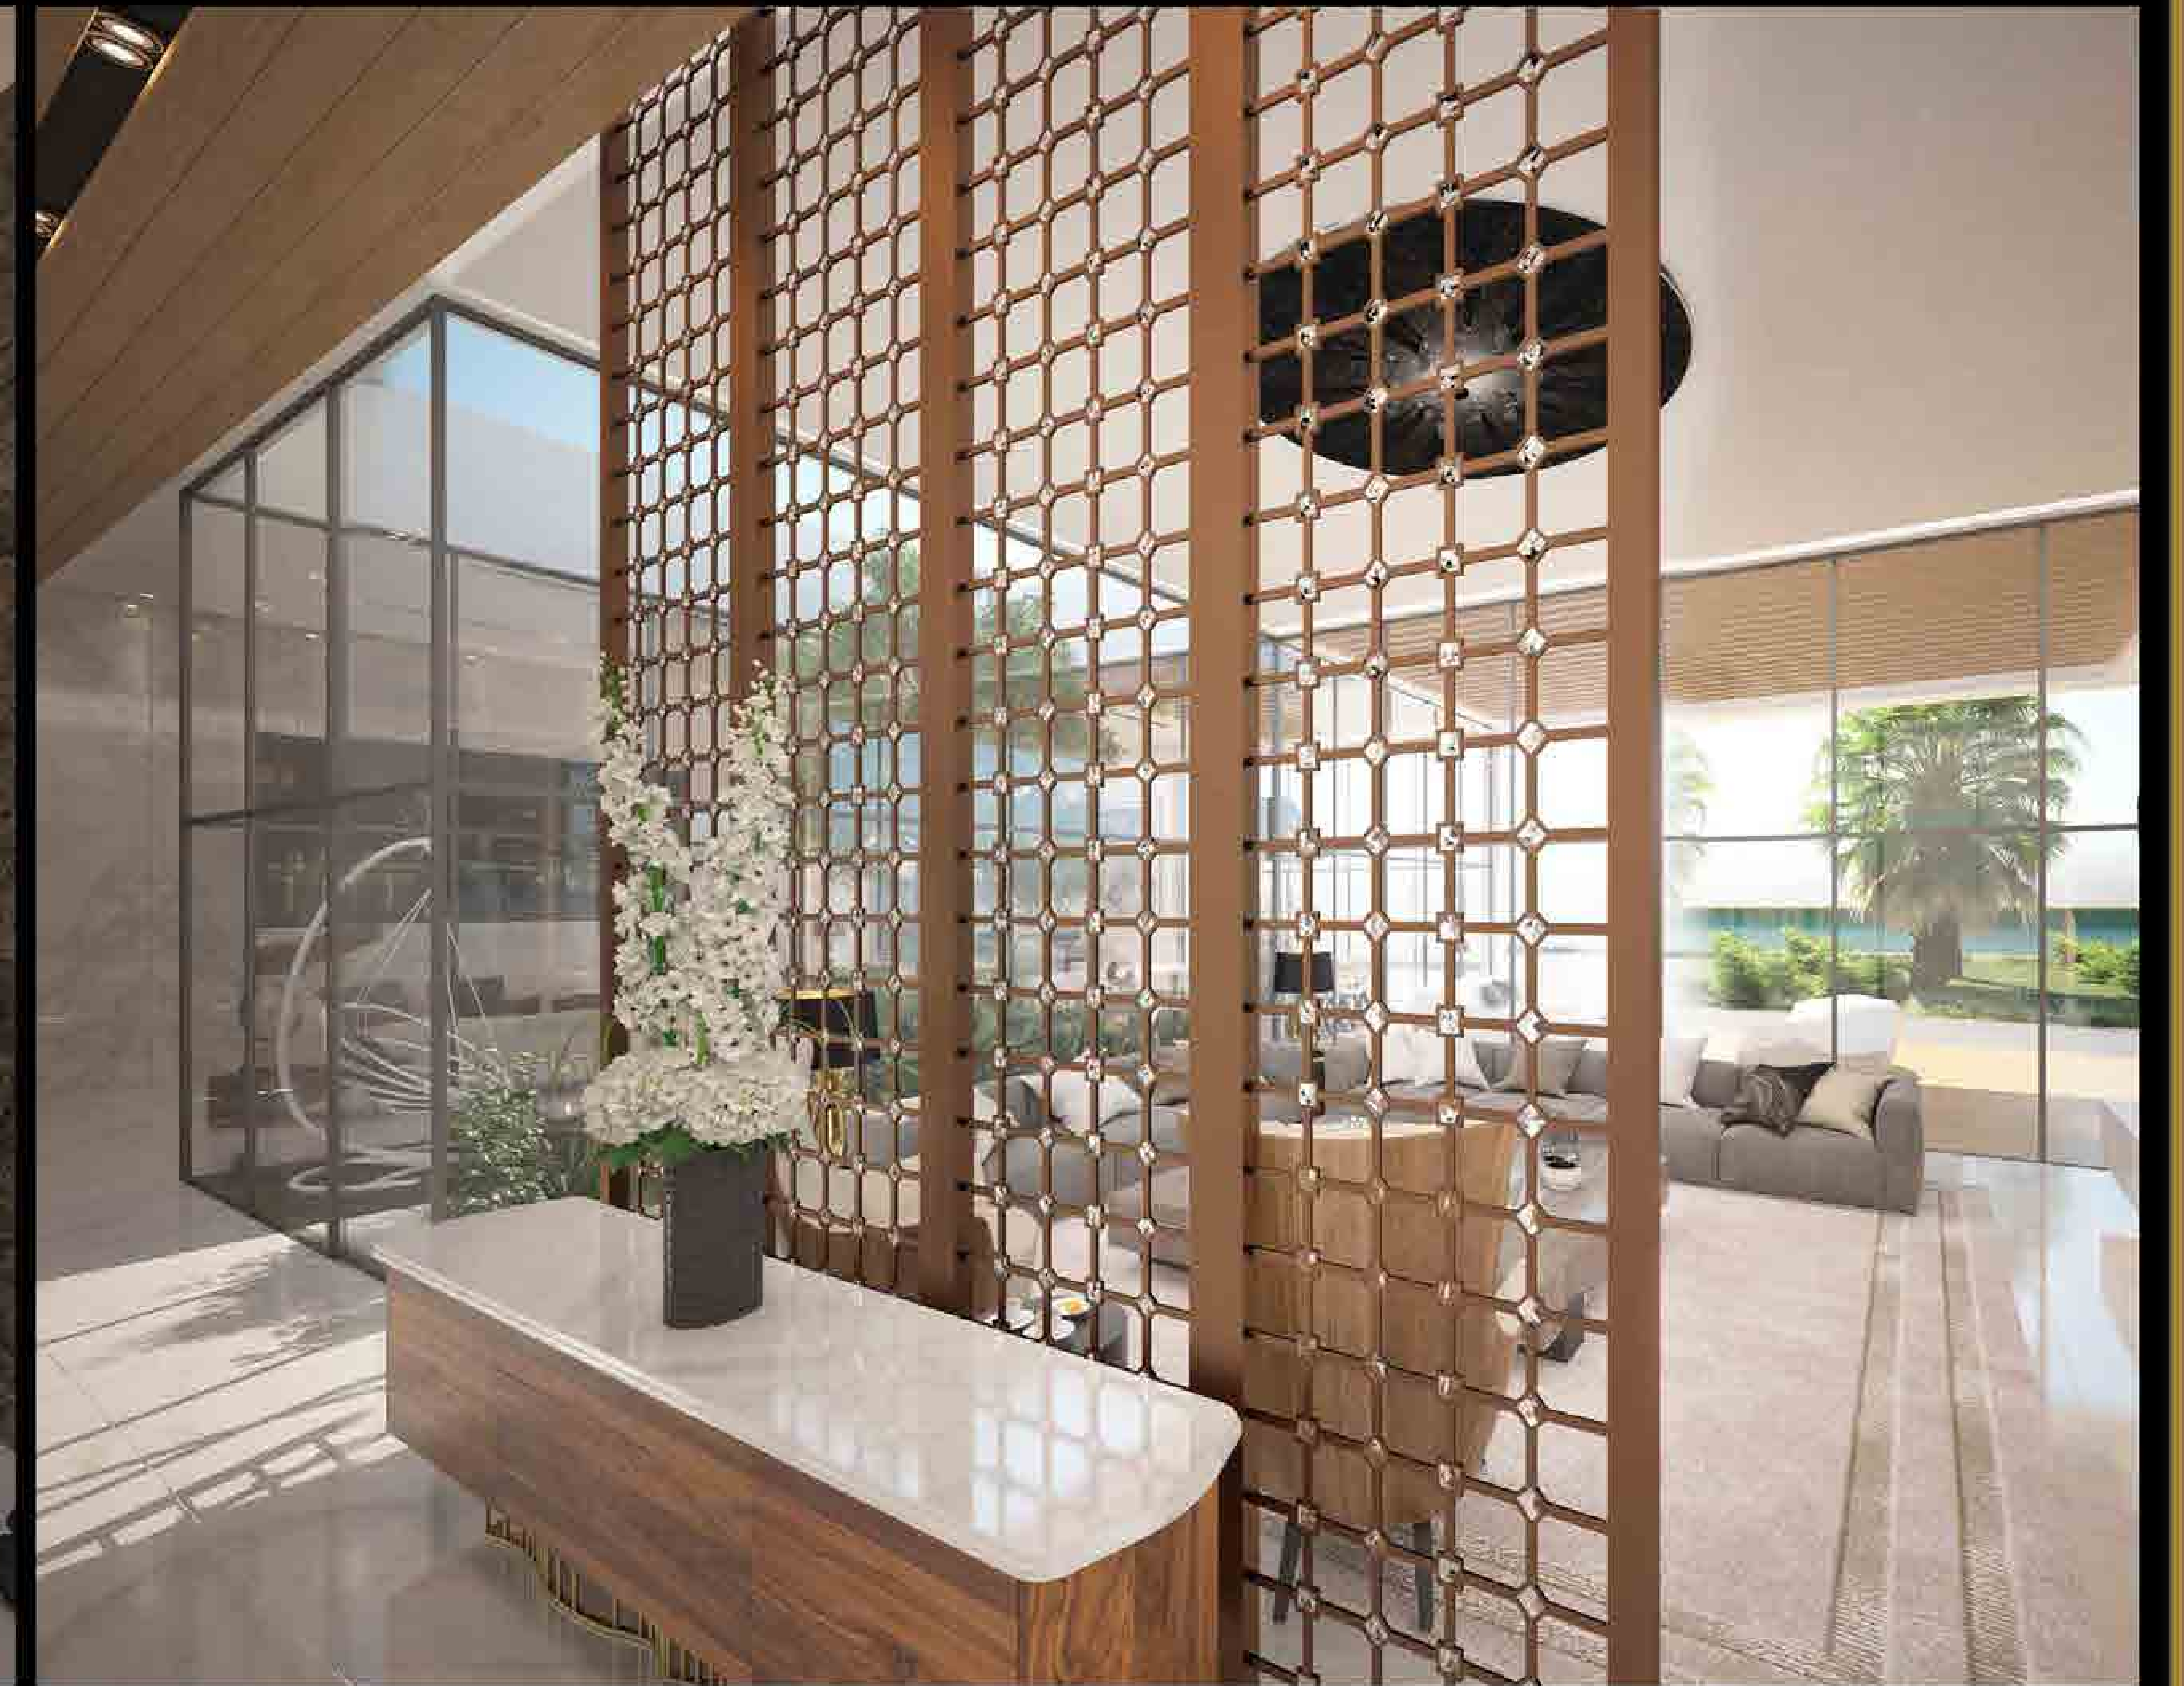

Omar Atwi

THE RESIDNETAIL PROEJCTS
MODERN ,CLASSIC & ARABESQUE
THE SELECTED WORK OF ARCHITECT INTERIOR OMAR ATWI

Omar Atwi

THE PORTFOLIO DESIGN 2018

THE SELECTED WORK OF ARCHITECT INTERIOR OMAR ATWI

AFR : +237 767 142 7475 LEB : +961 71 73 79 70 UAE : +971 55 155 7778