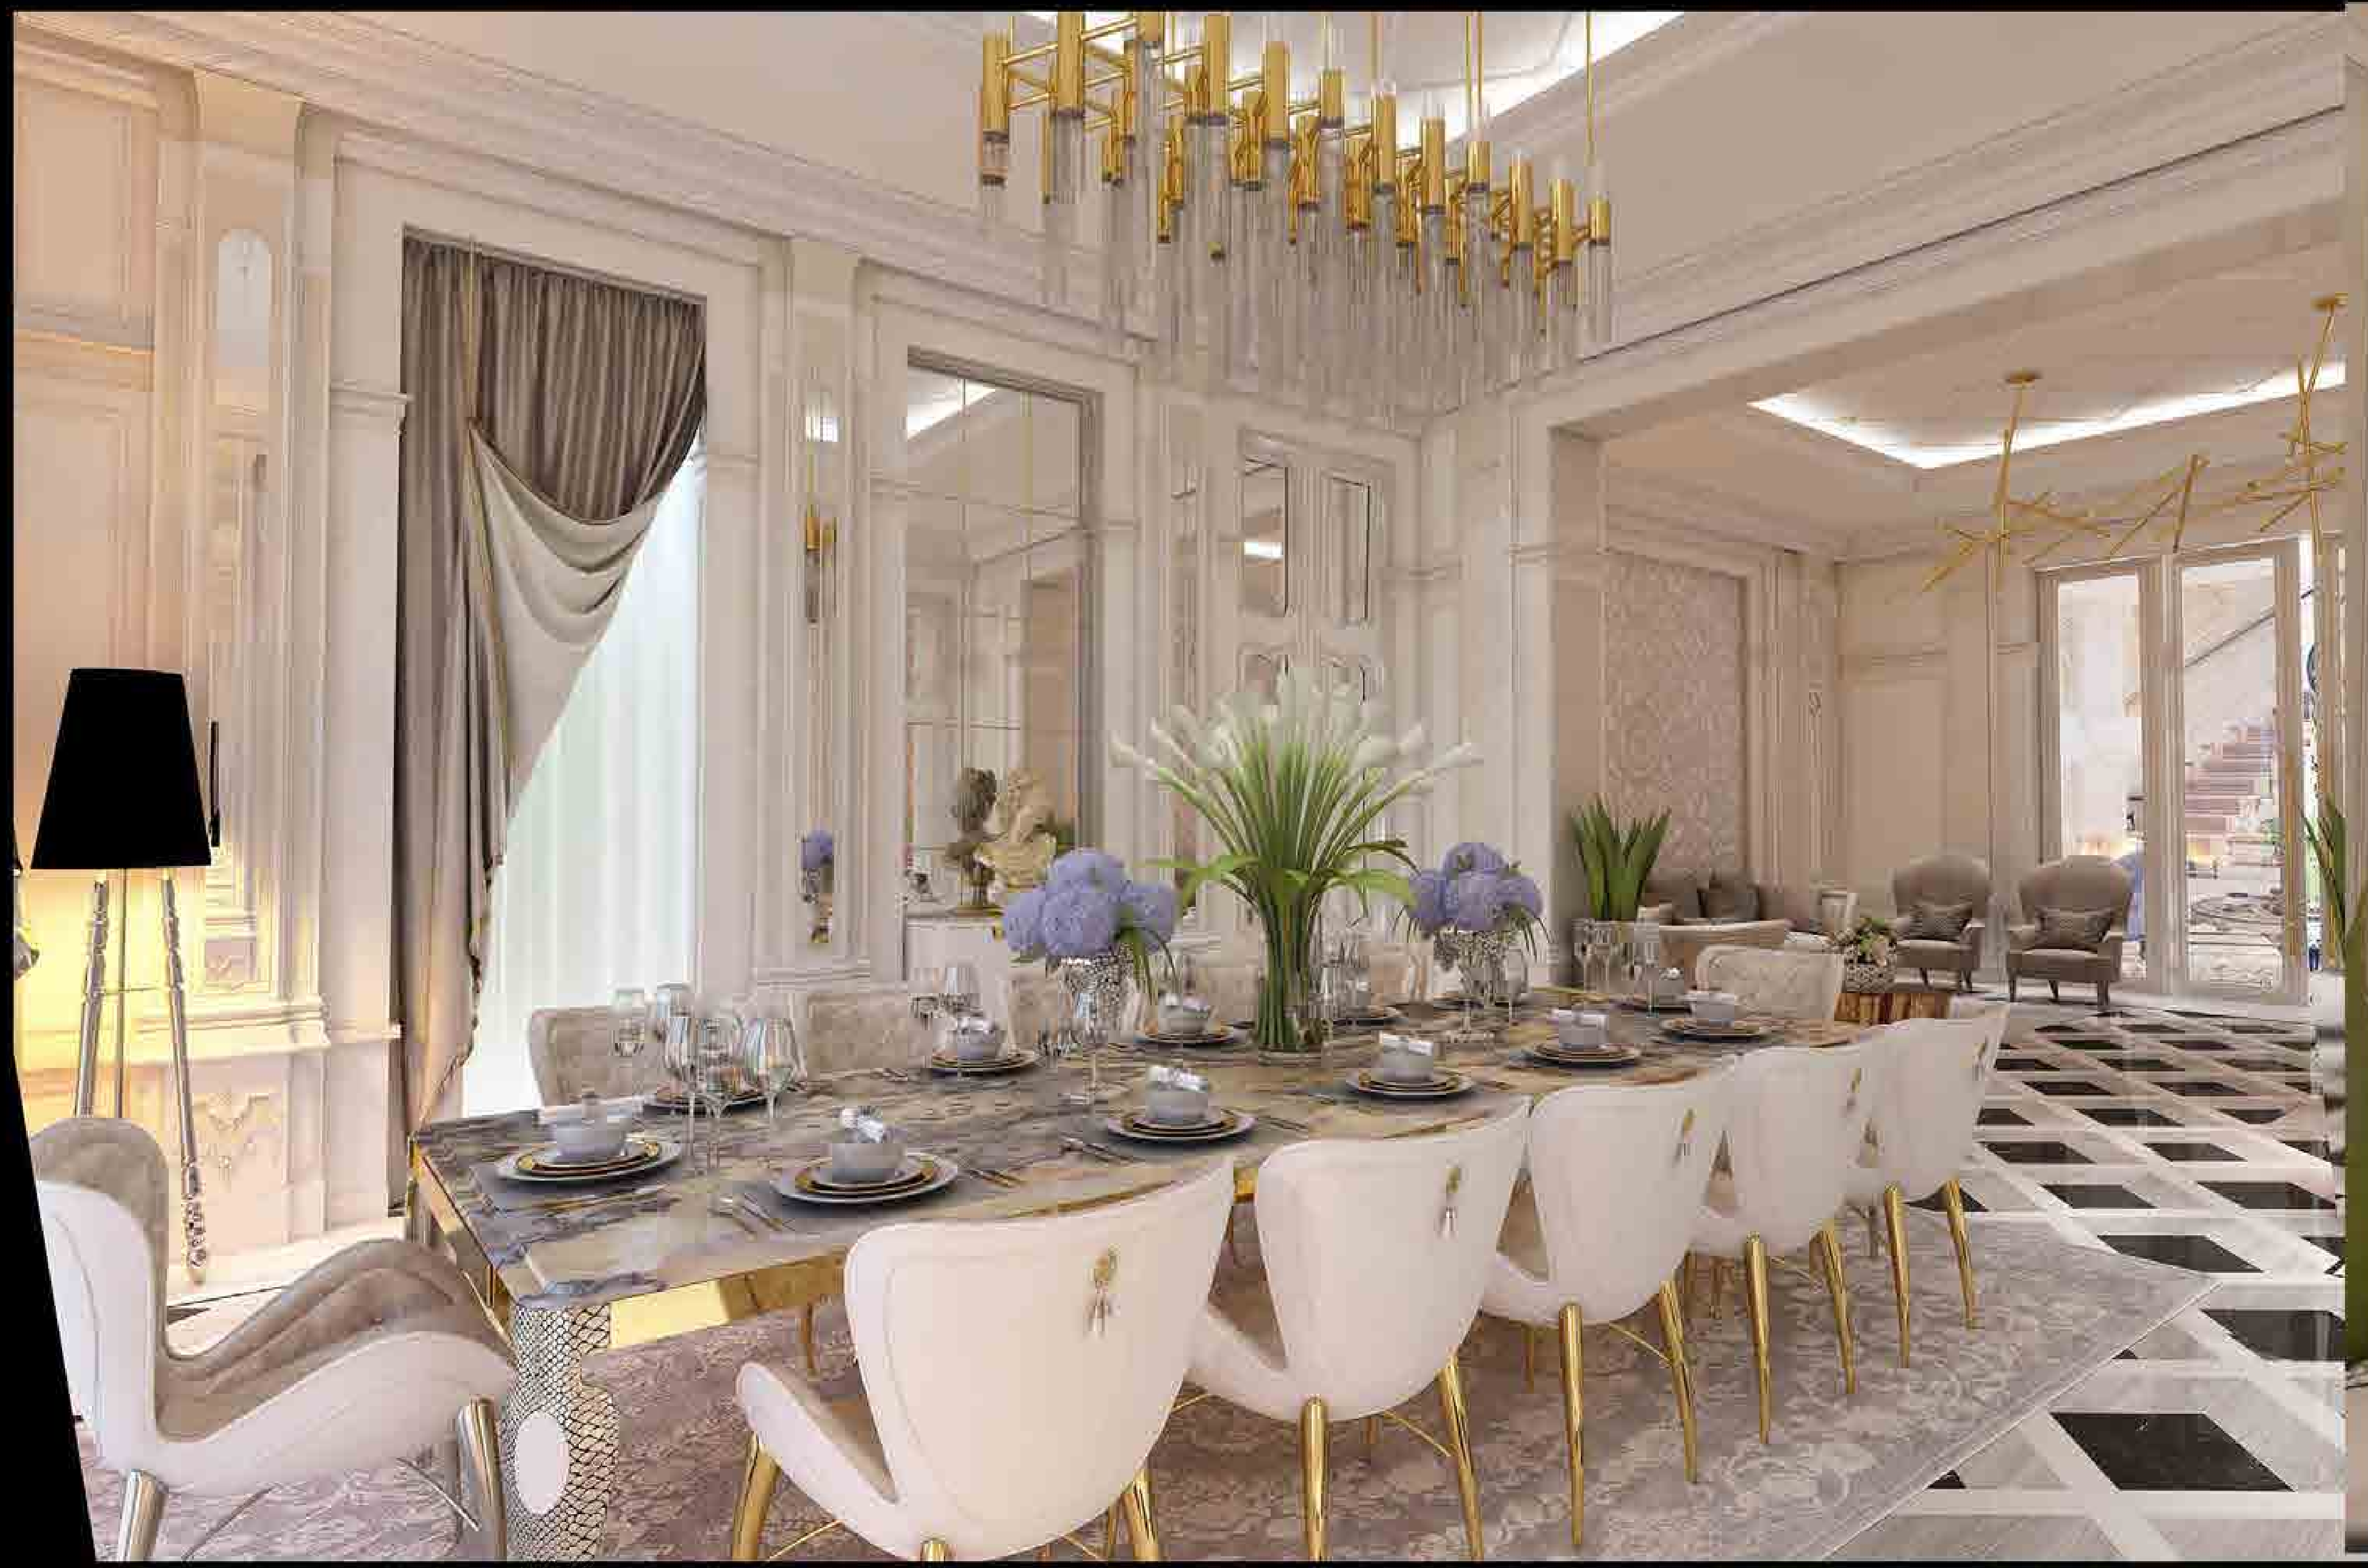

Omar Atwi

THE RESIDNETAIL PROEJCTS
MODERN ,CLASSIC & ARABESQUE
THE SELECTED WORK OF ARCHITECT INTERIOR OMAR ATWI

Omar Atwi

THE PORTFOLIO DESIGN 2018

THE SELECTED WORK OF ARCHITECT INTERIOR OMAR ATWI

AFR : +237 767 142 7475 LEB : +961 71 73 79 70 UAE : +971 55 155 7778