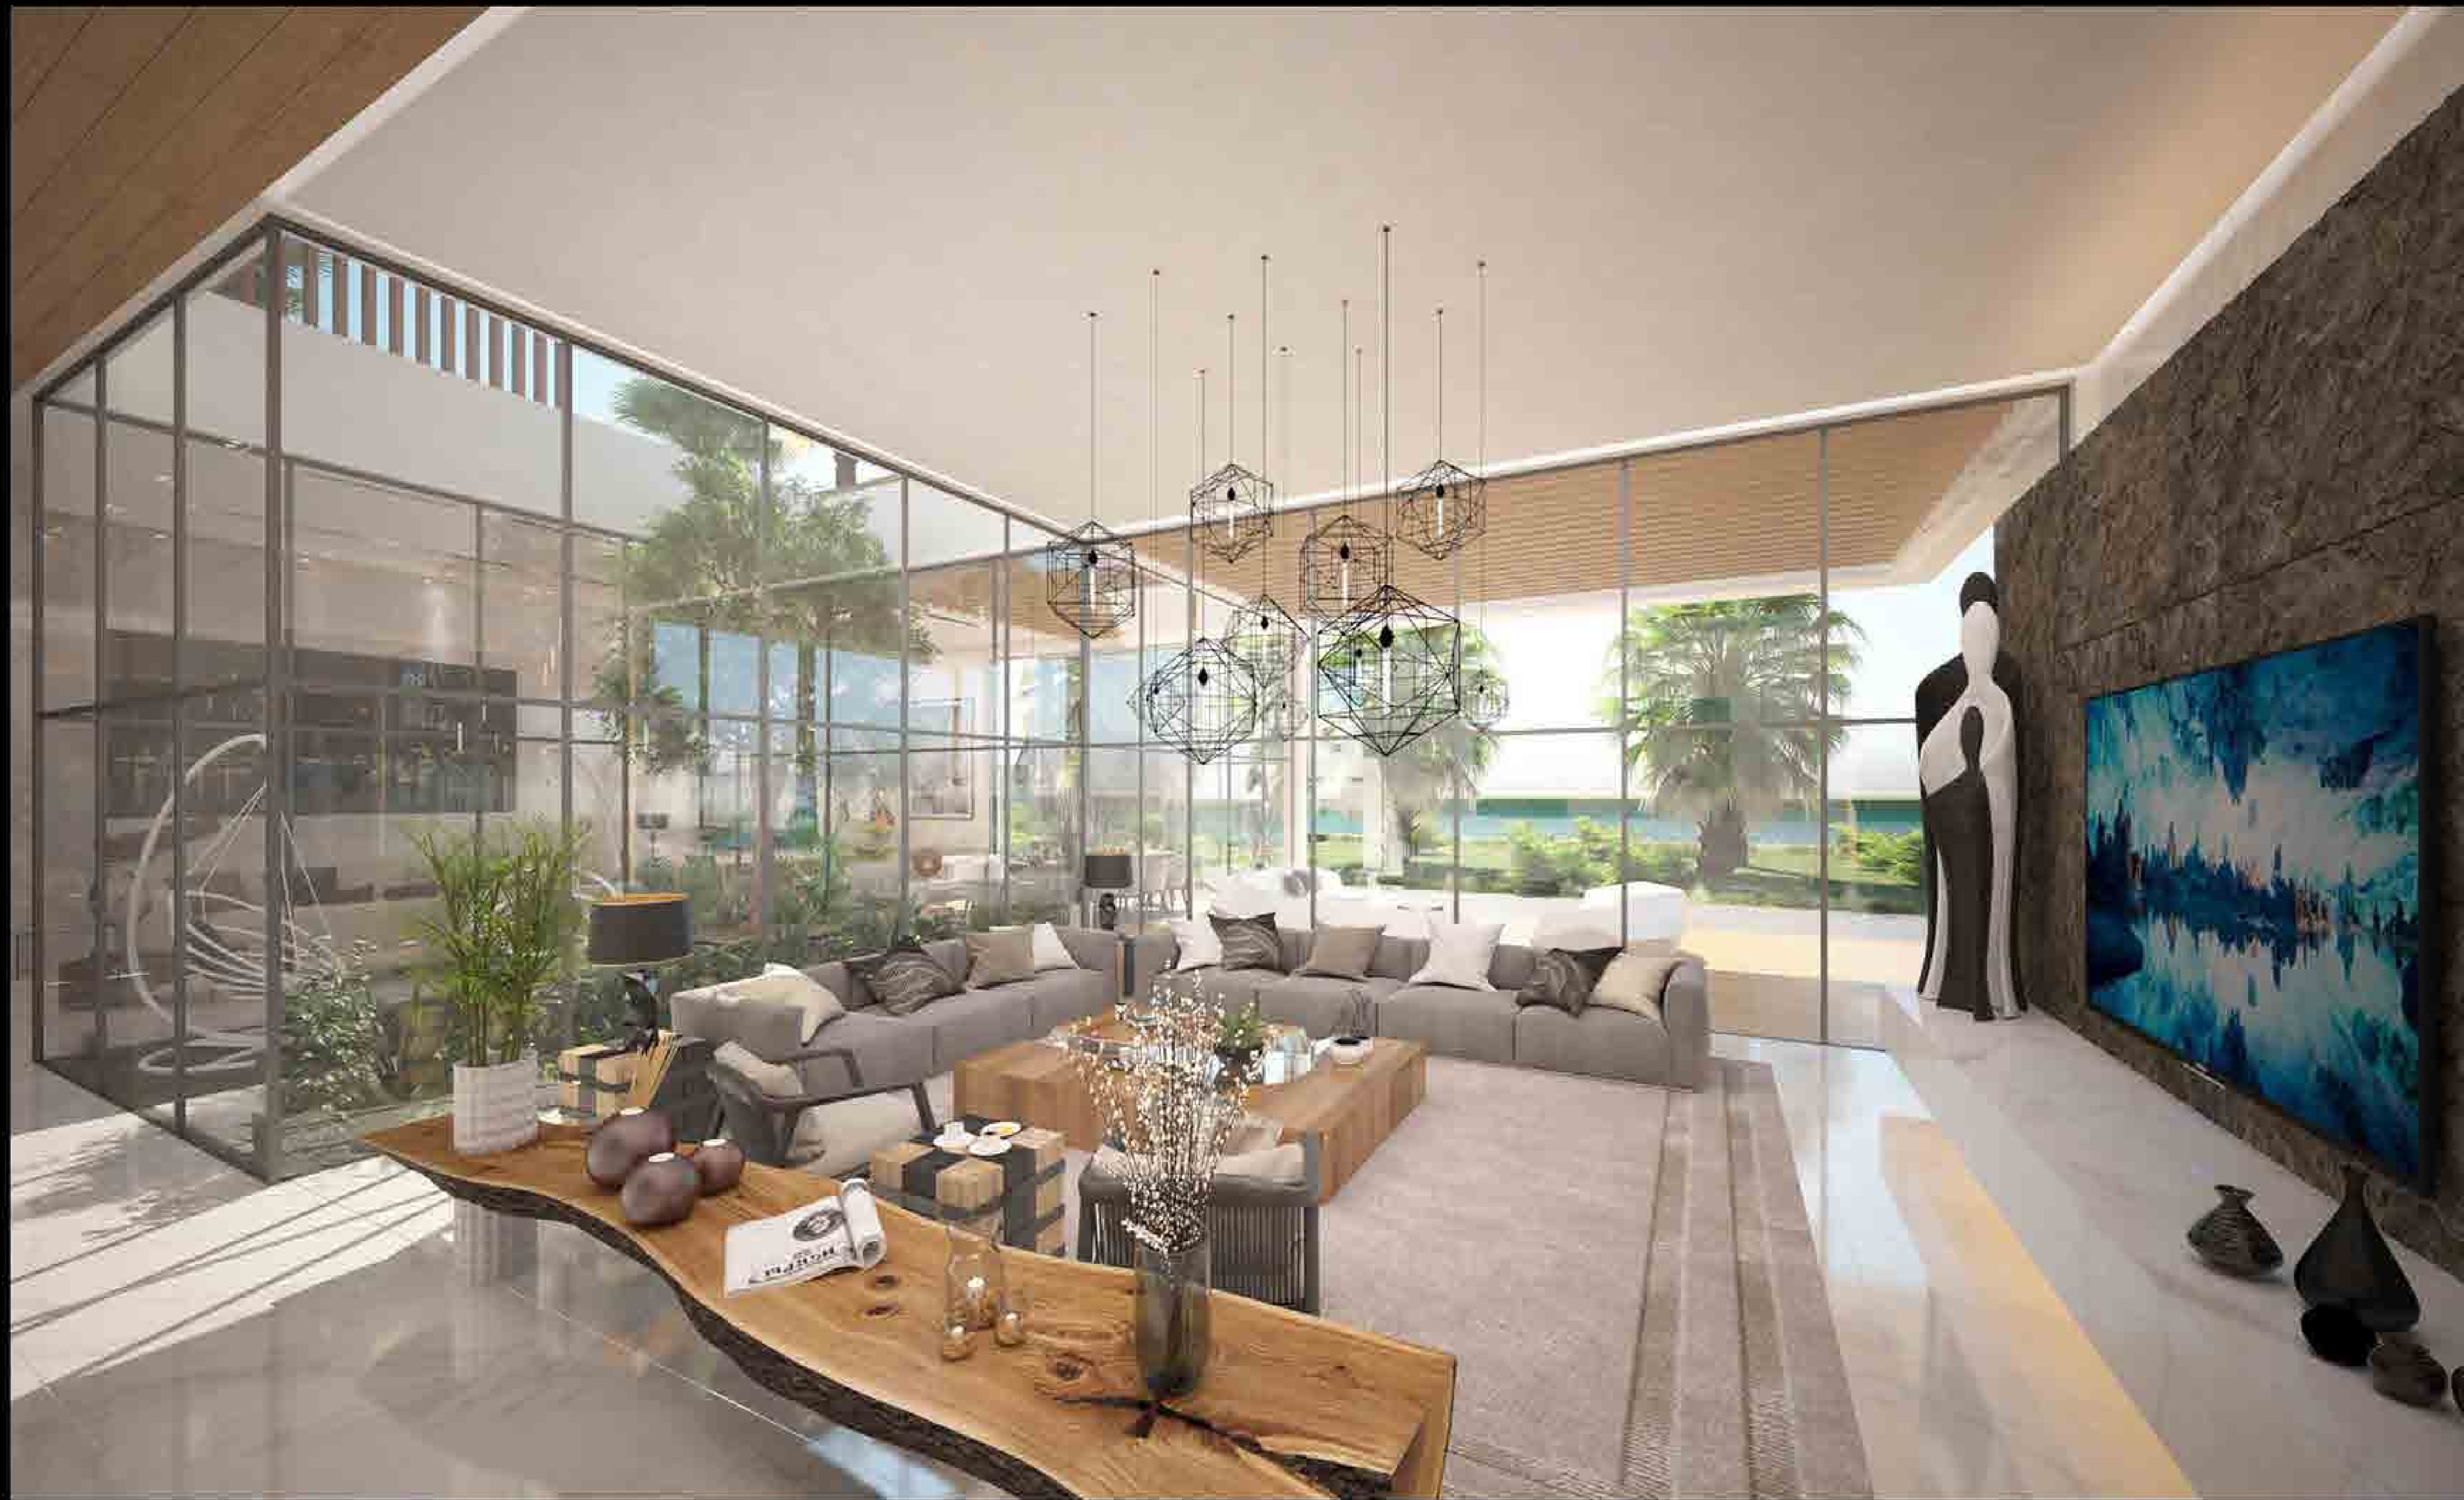

Omar Atwi

THE RESIDNETAIL PROEJCTS
MODERN ,CLASSIC & ARABESQUE
THE SELECTED WORK OF ARCHITECT INTERIOR OMAR ATWI

Omar Atwi

THE PORTFOLIO DESIGN 2018

THE SELECTED WORK OF ARCHITECT INTERIOR OMAR ATWI

AFR : +237 767 142 7475 LEB : +961 71 73 79 70 UAE : +971 55 155 7778