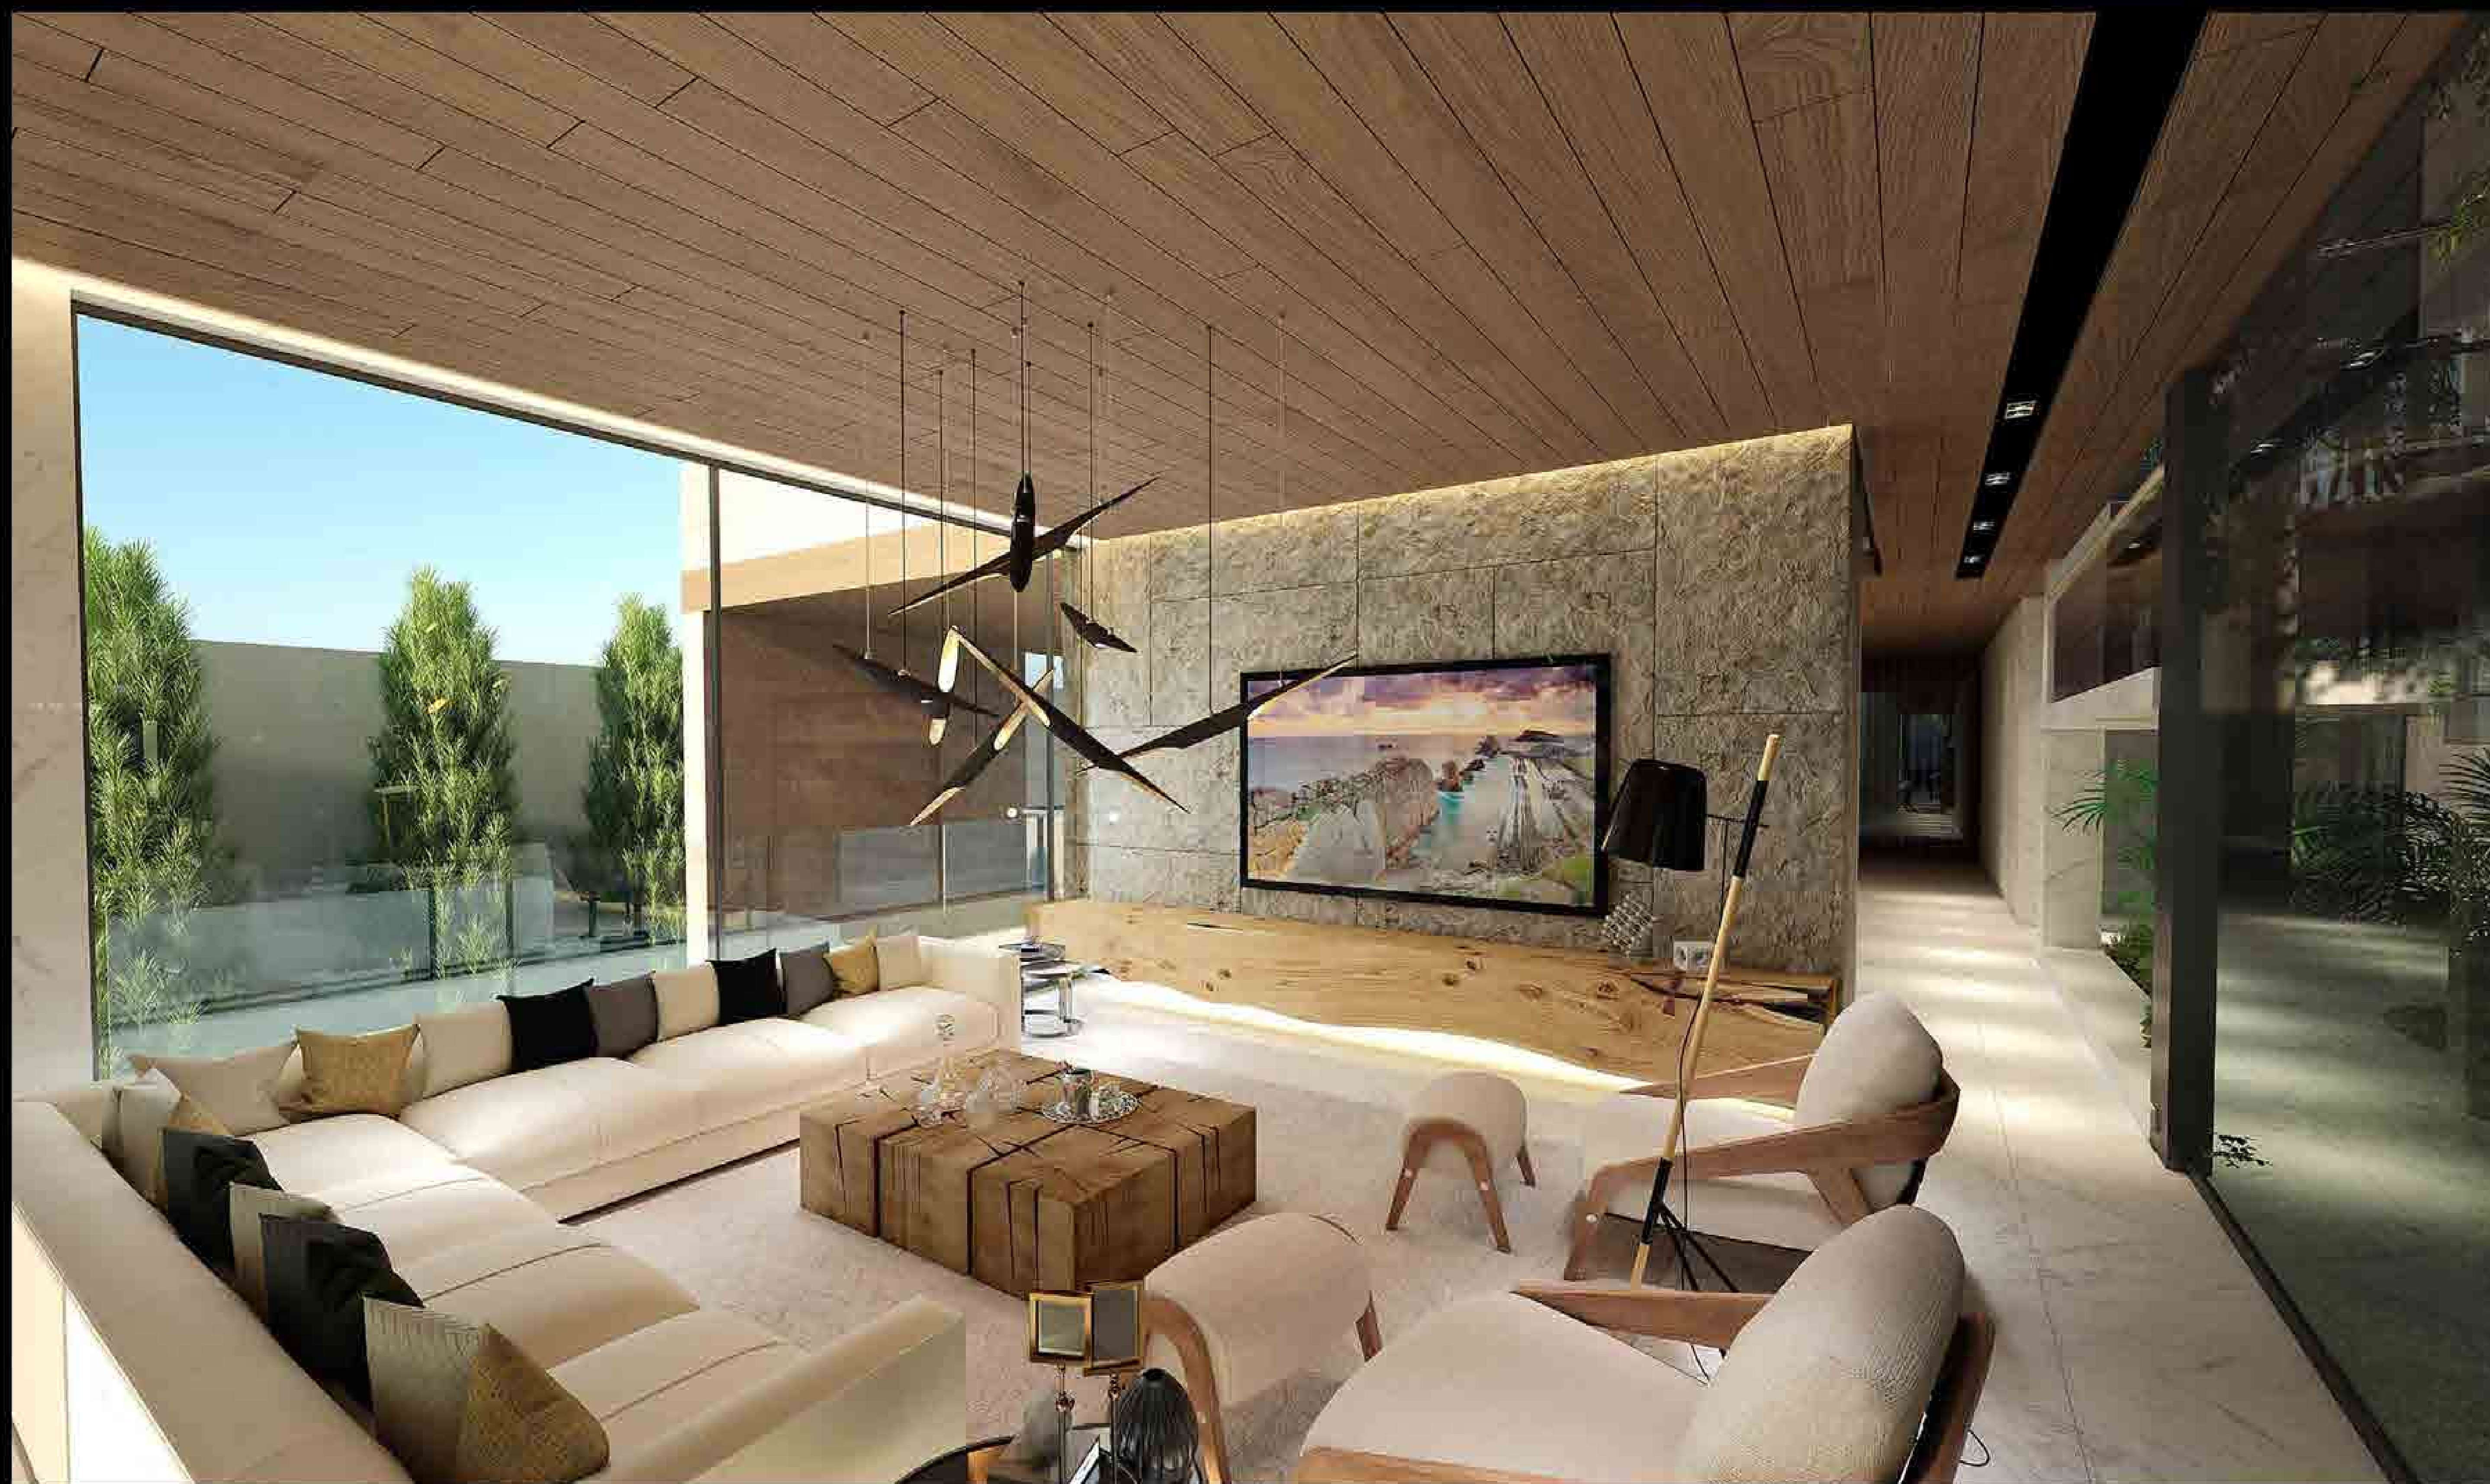

Omar Atwi

THE RESIDNETAIL PROEJCTS
MODERN ,CLASSIC & ARABESQUE
THE SELECTED WORK OF ARCHITECT INTERIOR OMAR ATWI

Omar Atwi

THE PORTFOLIO DESIGN 2018

THE SELECTED WORK OF ARCHITECT INTERIOR OMAR ATWI

AFR : +237 767 142 7475 LEB : +961 71 73 79 70 UAE : +971 55 155 7778