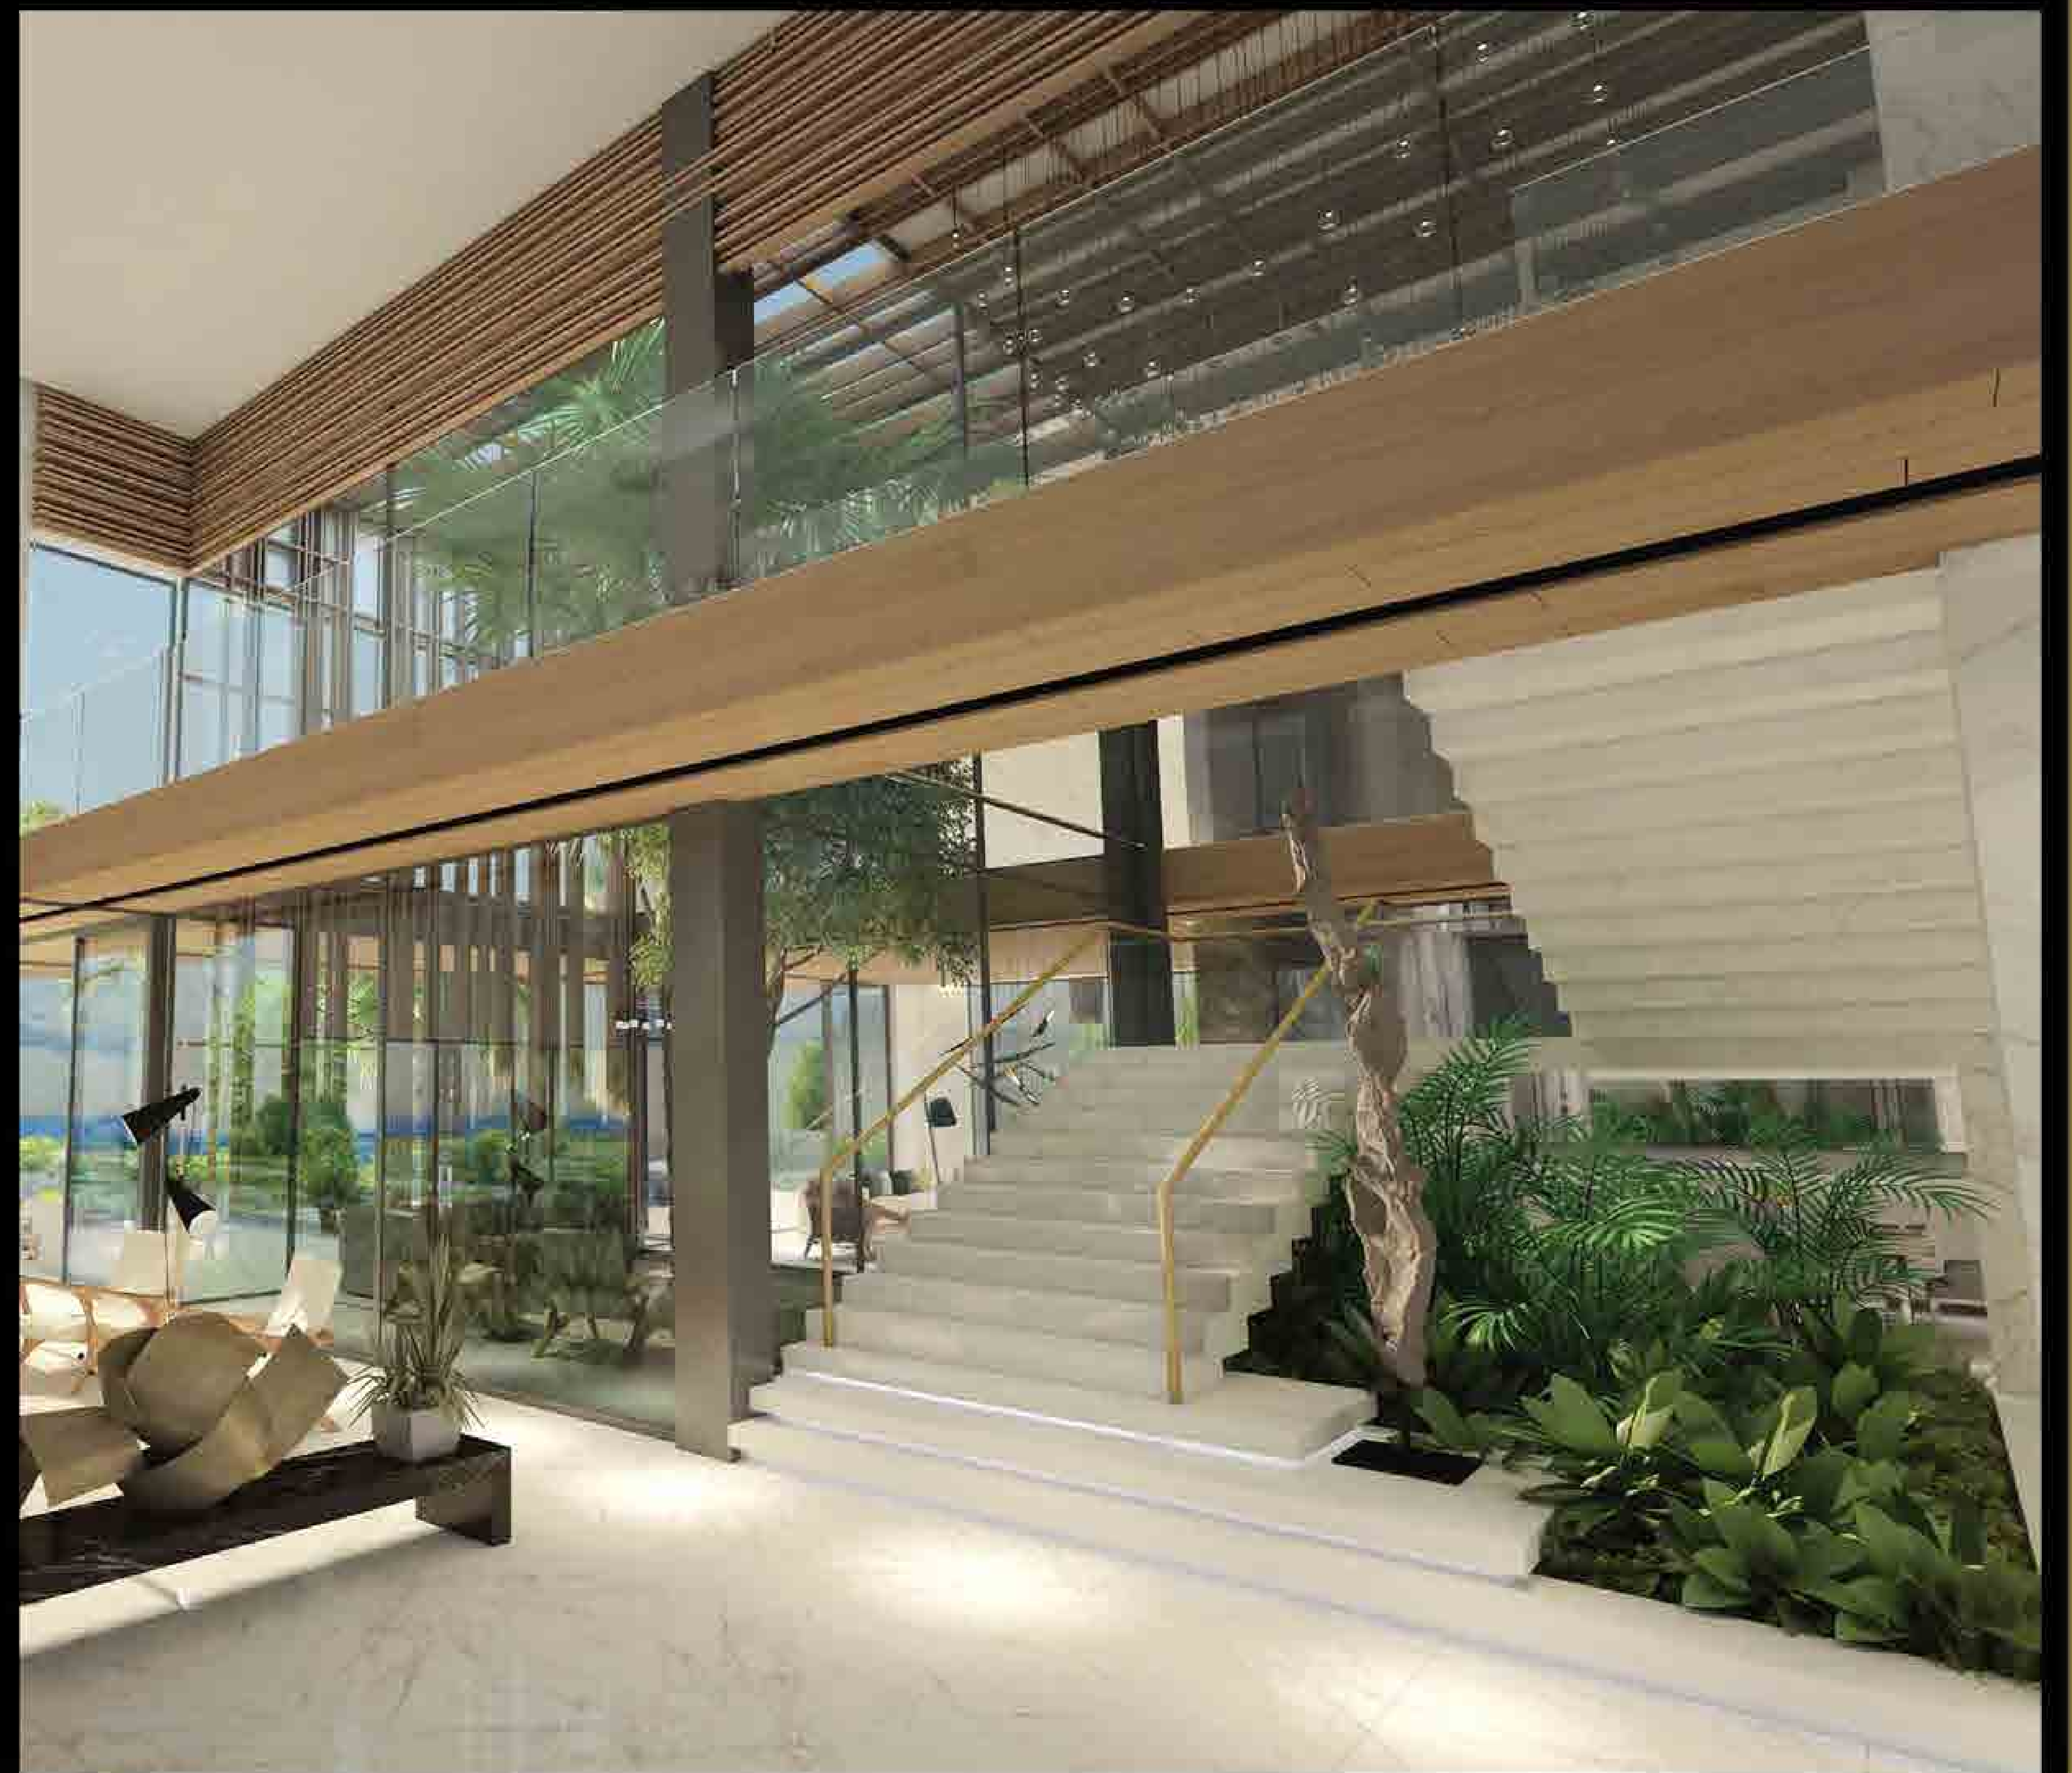

Omar Atwi

THE RESIDNETAIL PROEJCTS
MODERN ,CLASSIC & ARABESQUE
THE SELECTED WORK OF ARCHITECT INTERIOR OMAR ATWI

Omar Atwi

THE PORTFOLIO DESIGN 2018

THE SELECTED WORK OF ARCHITECT INTERIOR OMAR ATWI

AFR : +237 767 142 7475 LEB : +961 71 73 79 70 UAE : +971 55 155 7778