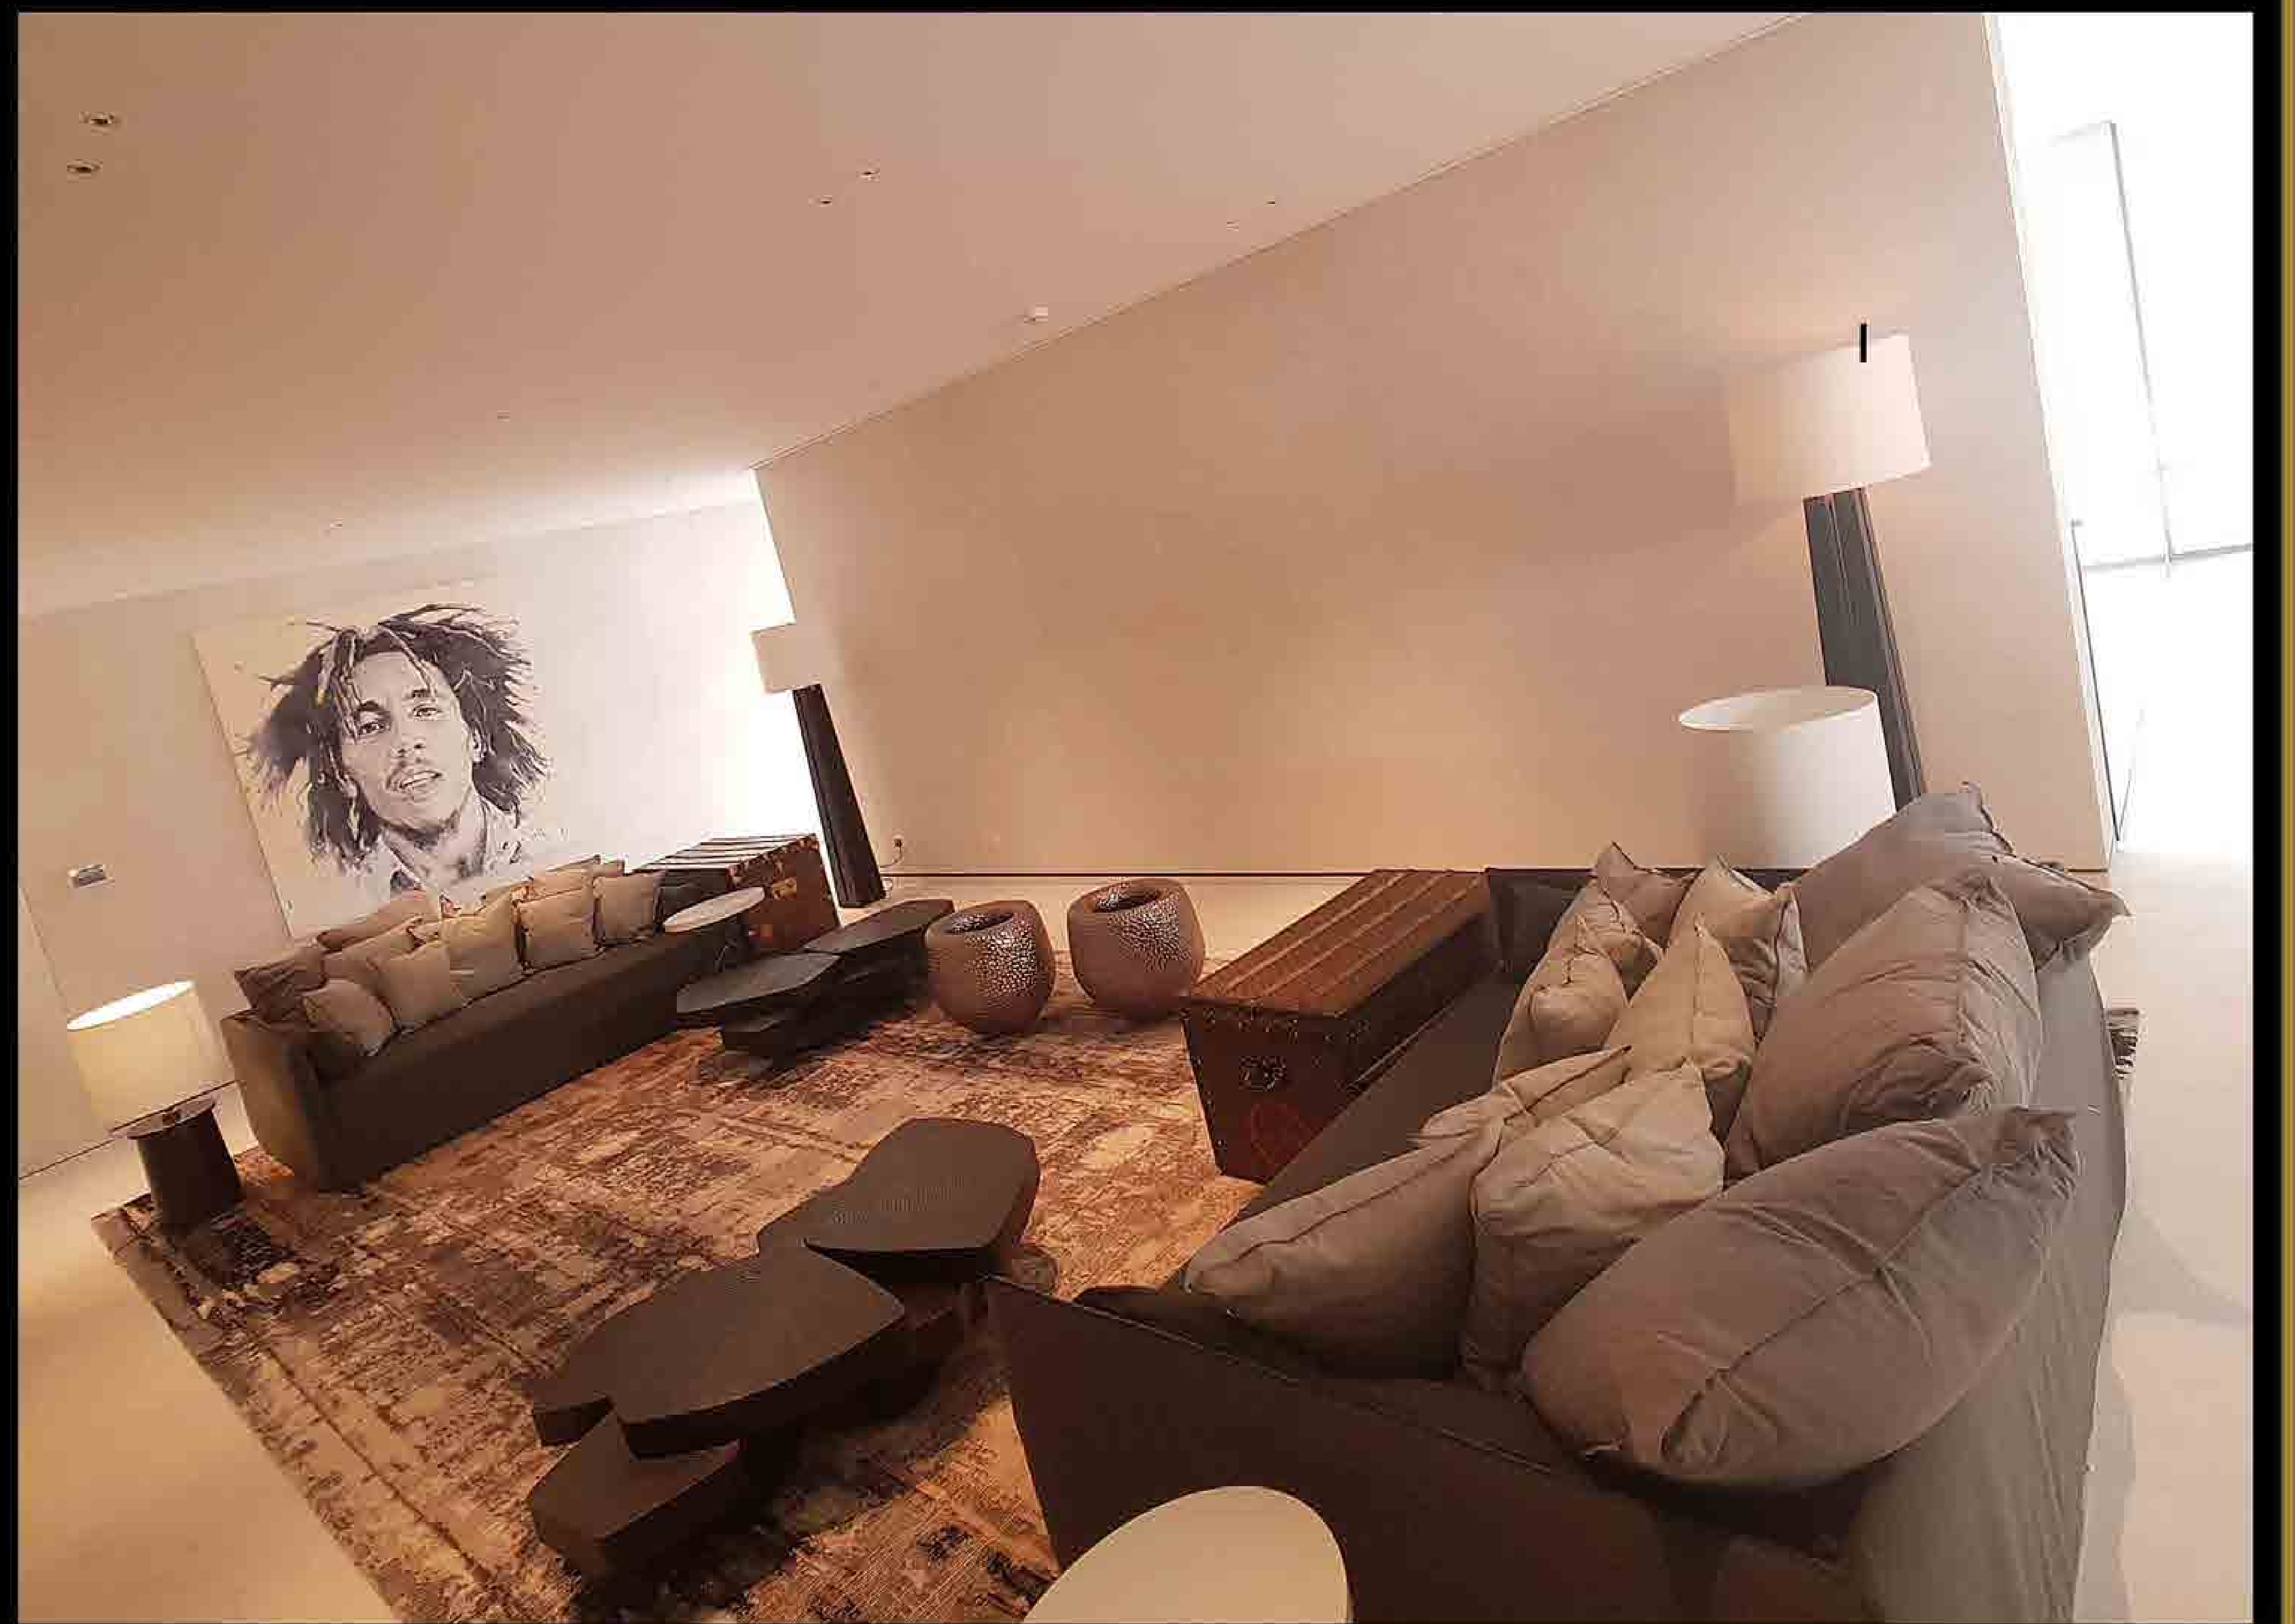

Omar Atwi

THE RESIDNETAIL PROEJCTS
MODERN ,CLASSIC & ARABESQUE
THE SELECTED WORK OF ARCHITECT INTERIOR OMAR ATWI

Omar Atwi

THE PORTFOLIO DESIGN 2018

THE SELECTED WORK OF ARCHITECT INTERIOR OMAR ATWI

AFR : +237 767 142 7475 LEB : +961 71 73 79 70 UAE : +971 55 155 7778