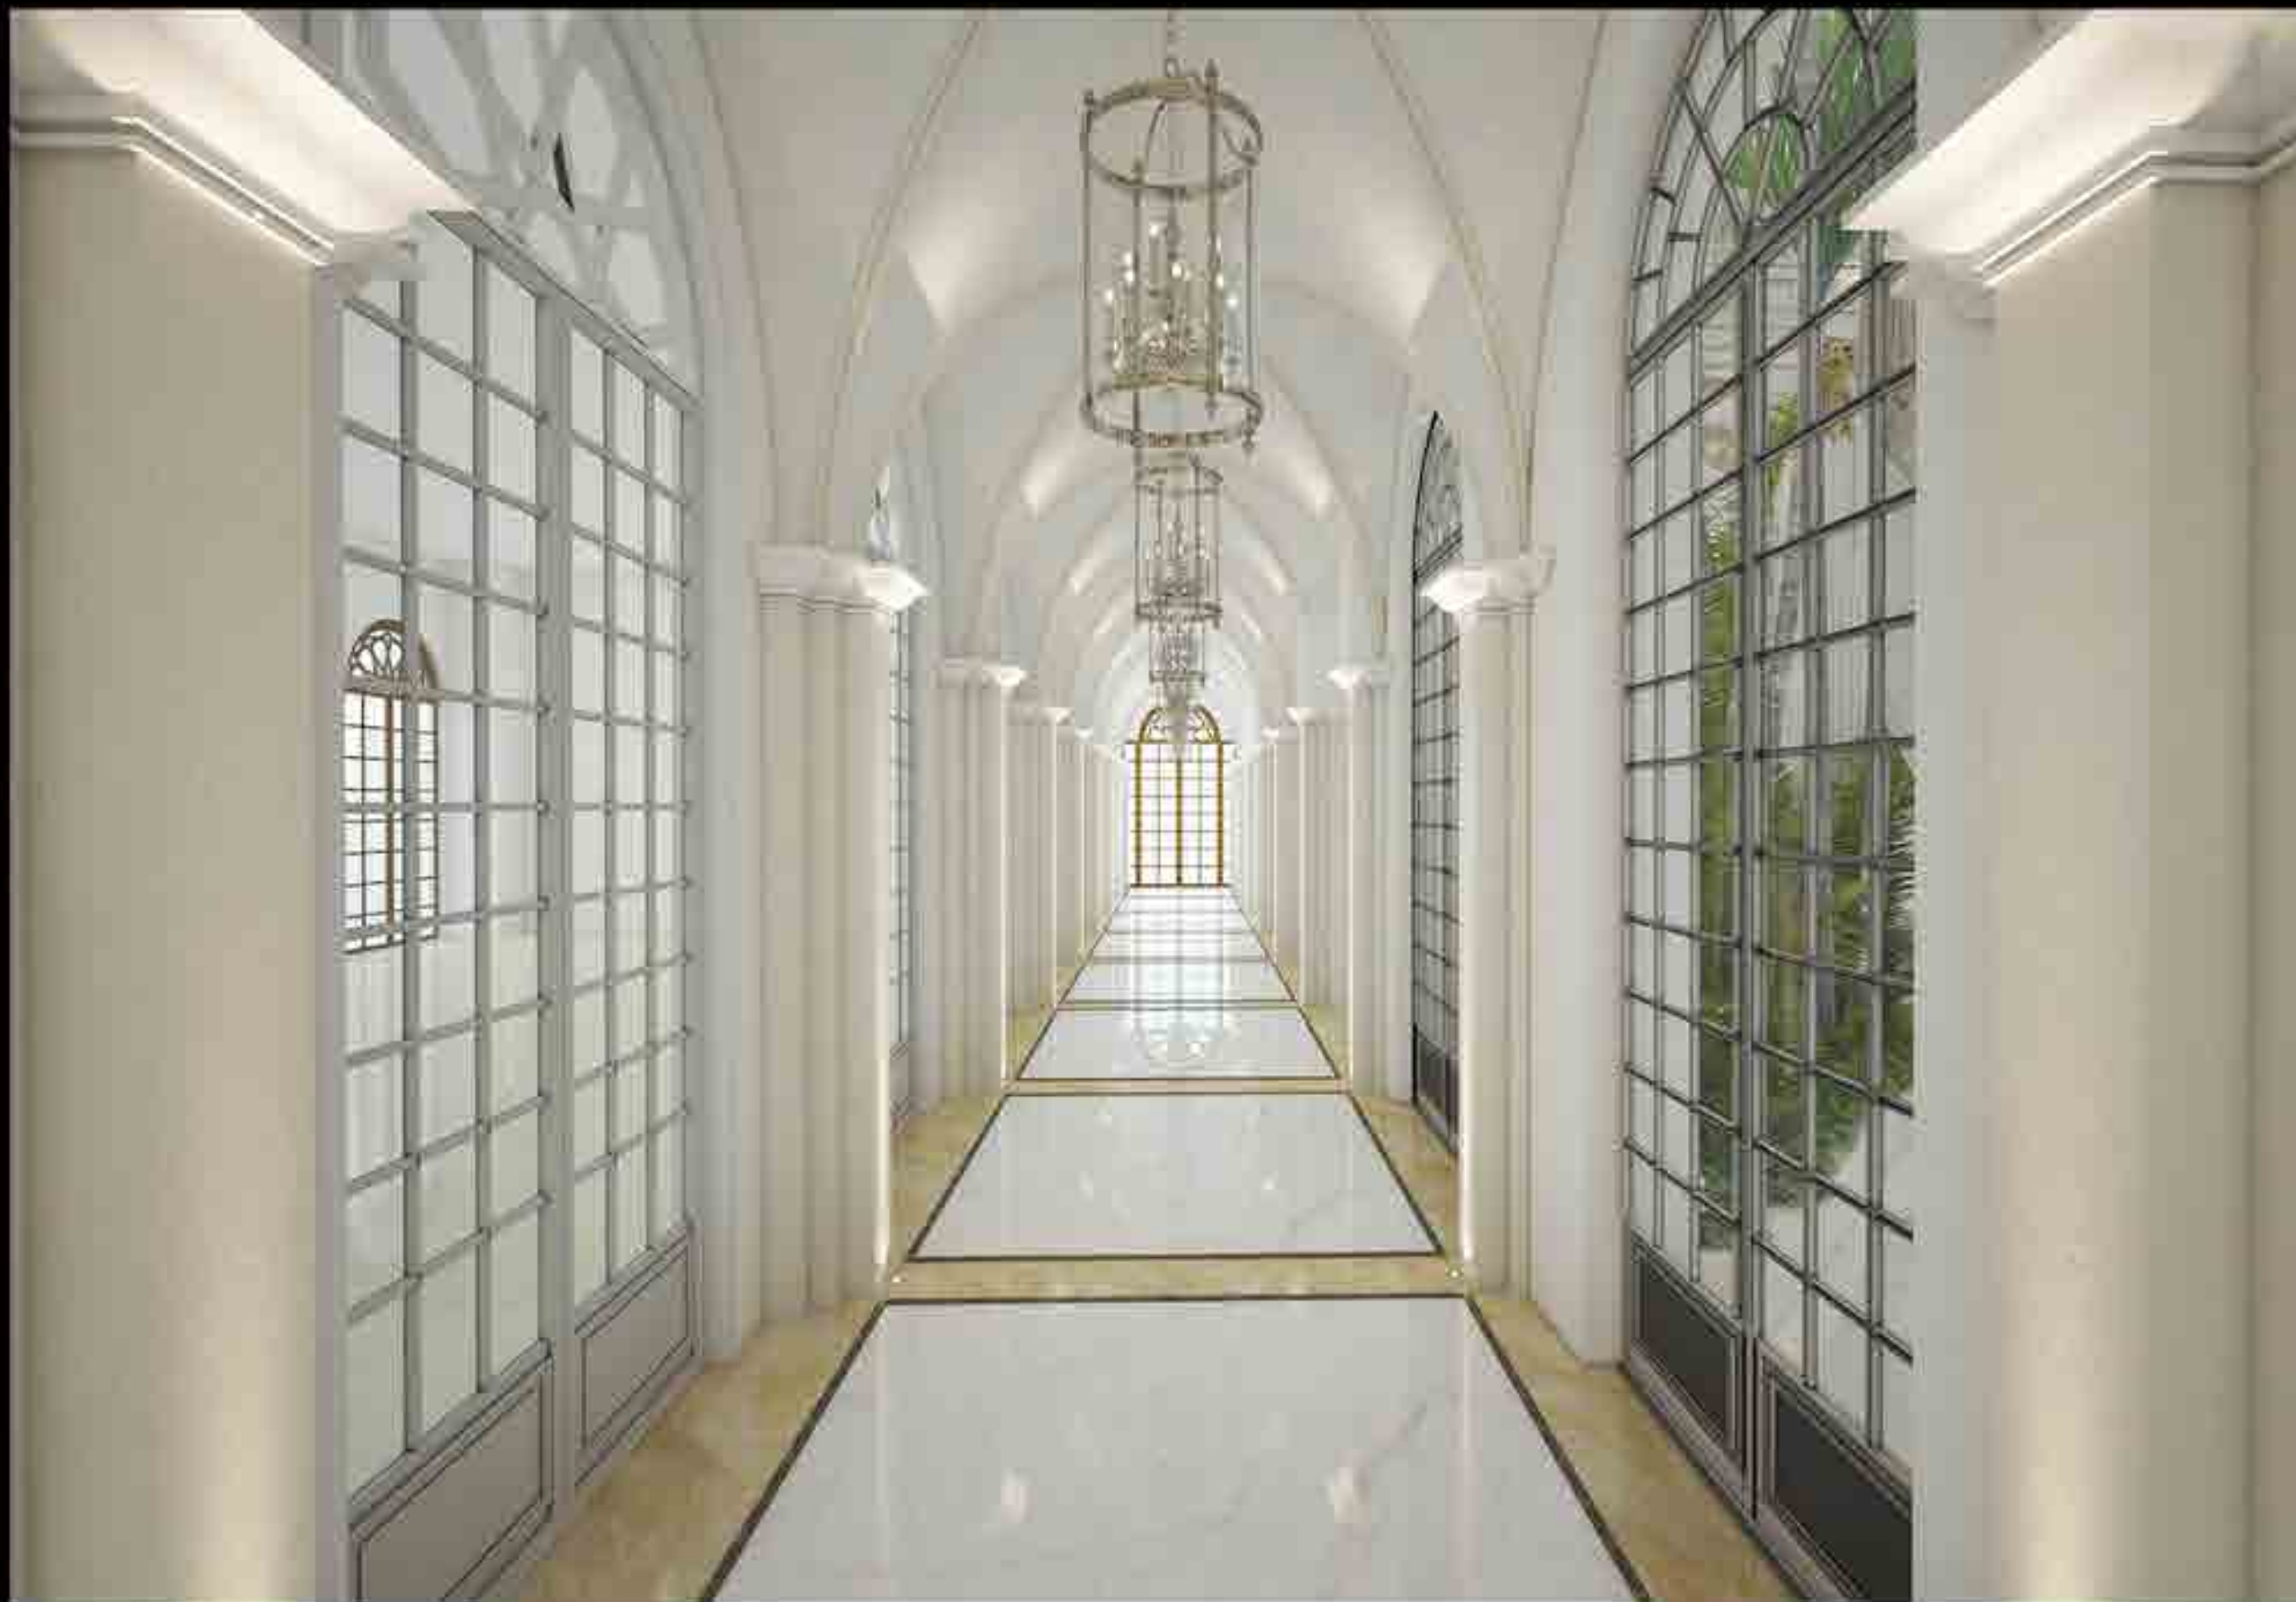

Omar Atwi

THE RESIDNETAIL PROEJCTS
MODERN ,CLASSIC & ARABESQUE
THE SELECTED WORK OF ARCHITECT INTERIOR OMAR ATWI

Omar Atwi

THE PORTFOLIO DESIGN 2018

THE SELECTED WORK OF ARCHITECT INTERIOR OMAR ATWI

AFR : +237 767 142 7475 LEB : +961 71 73 79 70 UAE : +971 55 155 7778