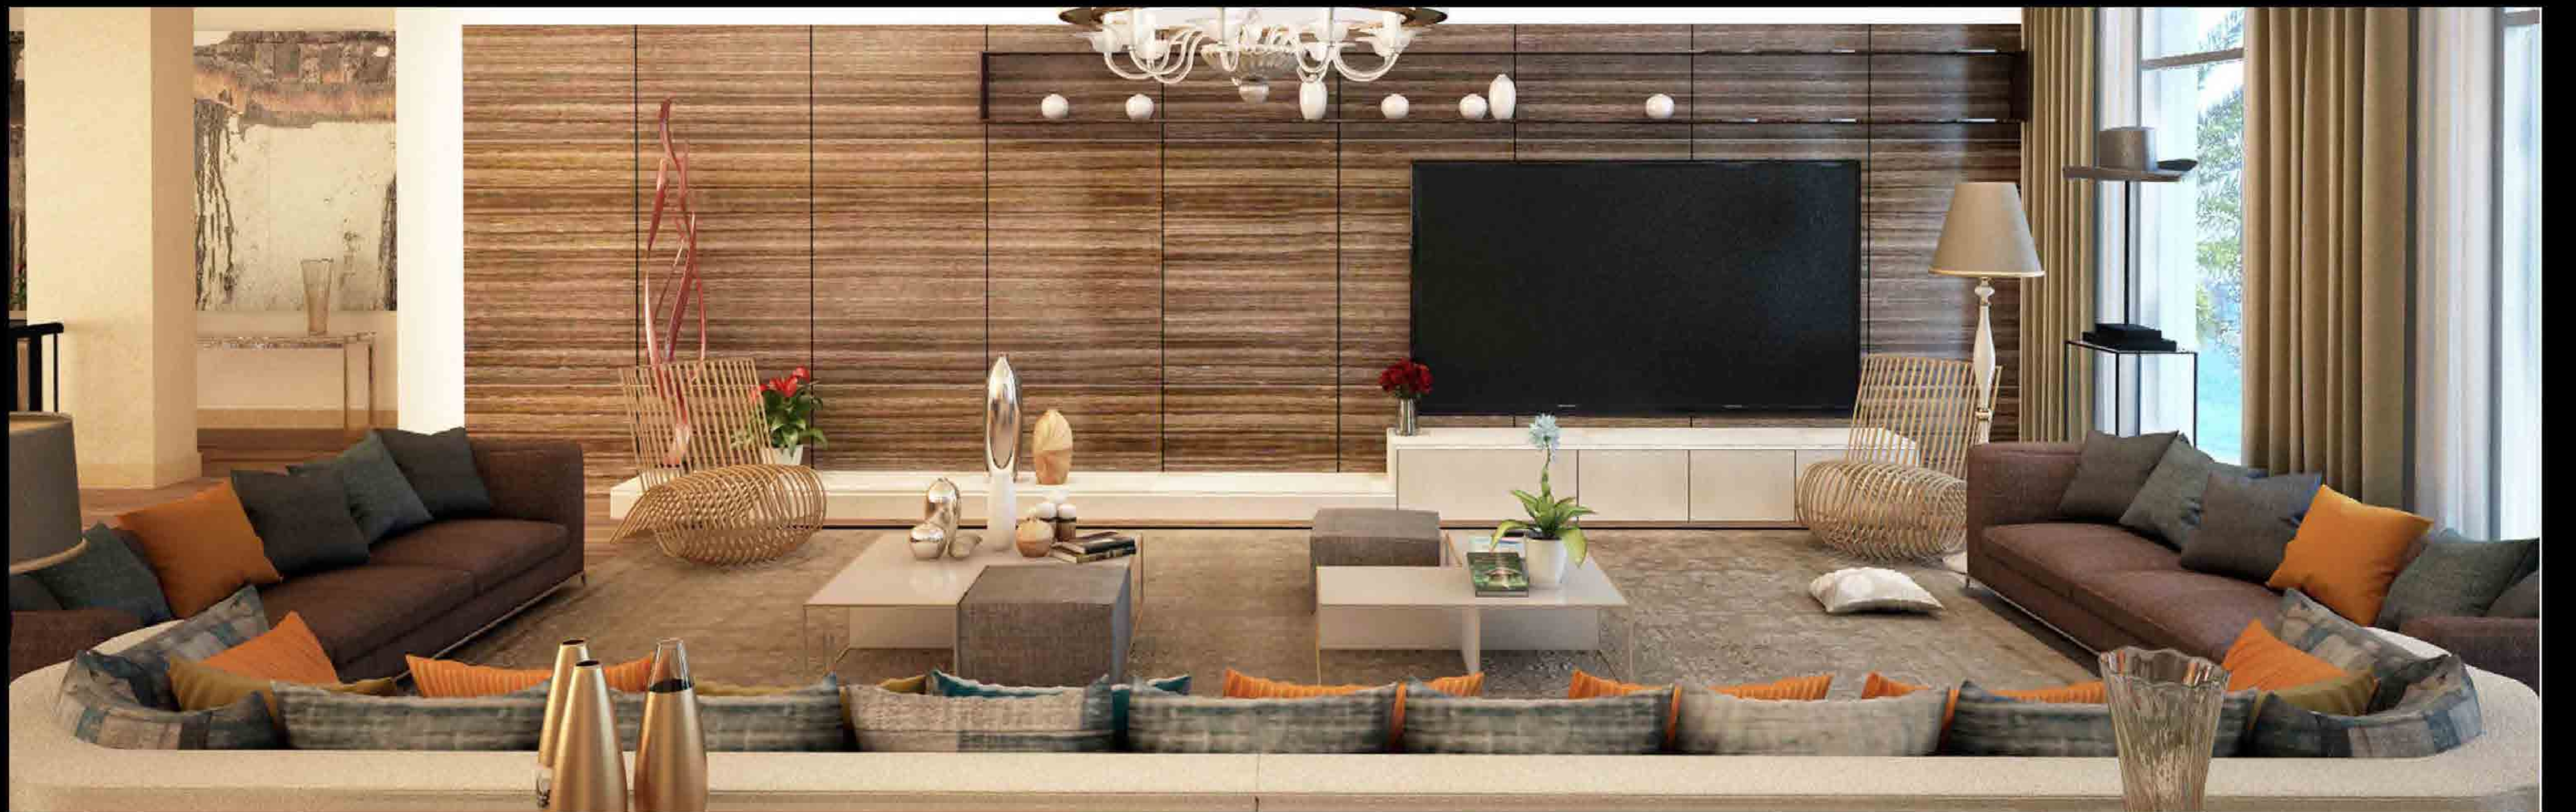

Omar Atwi

THE RESIDNETAIL PROEJCTS
MODERN ,CLASSIC & ARABESQUE
THE SELECTED WORK OF ARCHITECT INTERIOR OMAR ATWI

Omar Atwi

THE PORTFOLIO DESIGN 2018

THE SELECTED WORK OF ARCHITECT INTERIOR OMAR ATWI

AFR : +237 767 142 7475 LEB : +961 71 73 79 70 UAE : +971 55 155 7778