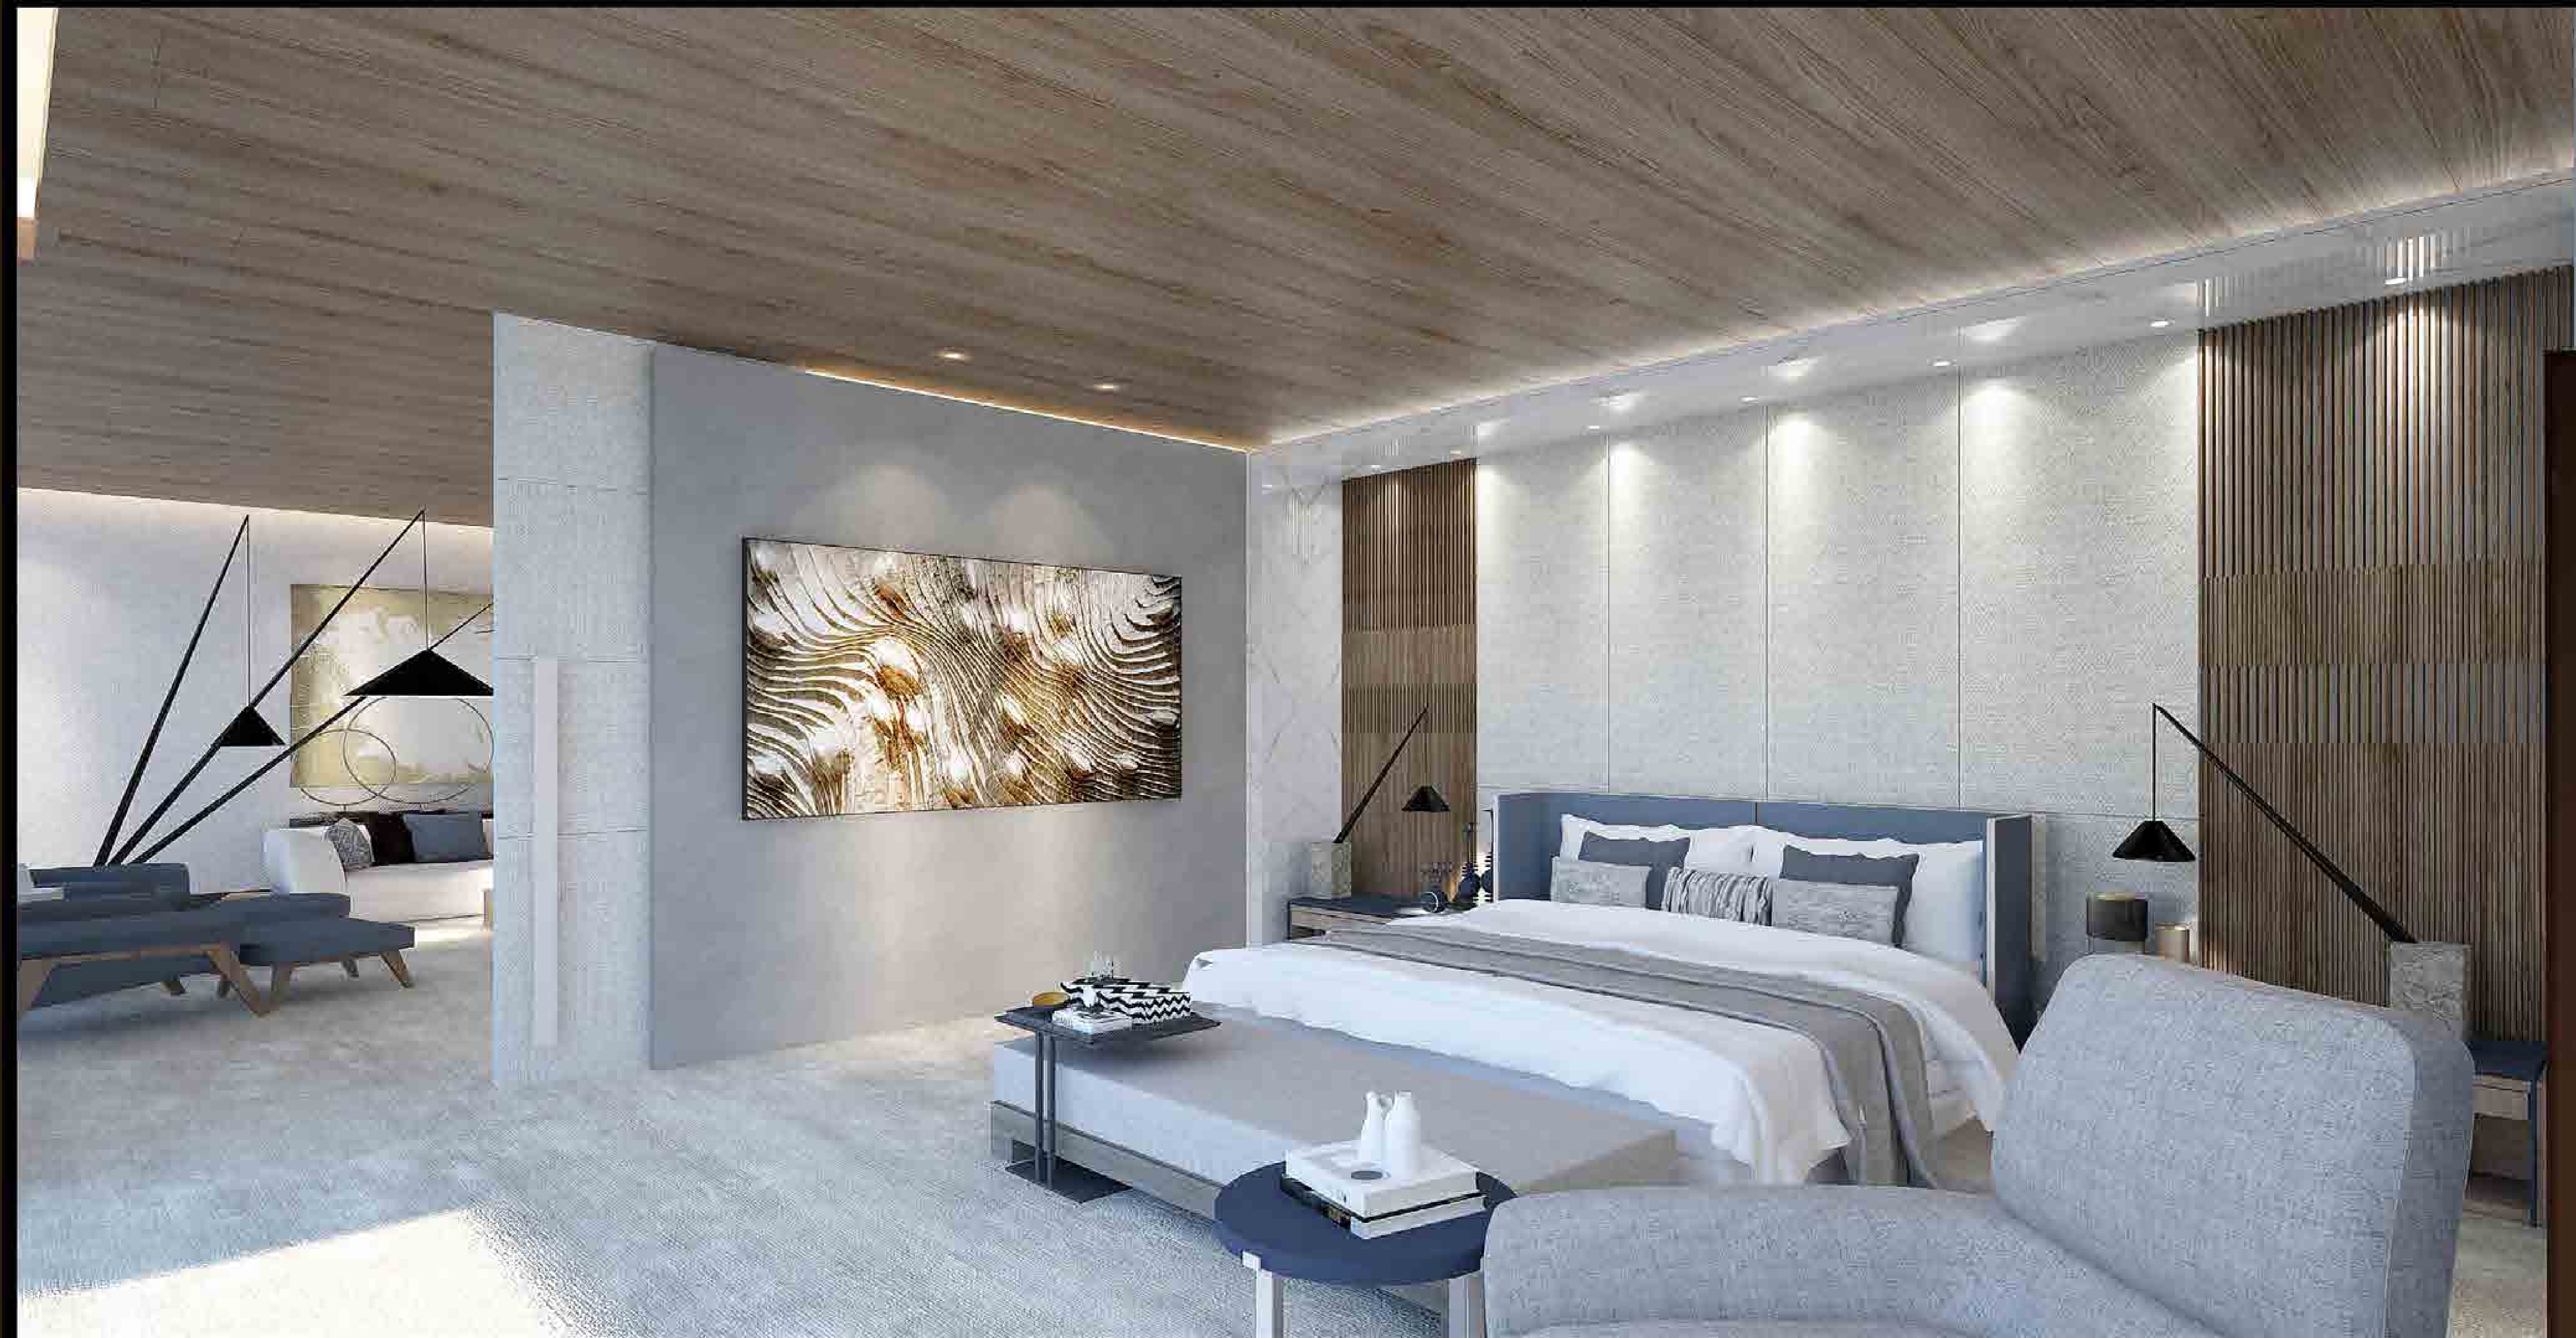

Omar Atwi

THE RESIDNETAIL PROEJCTS
MODERN ,CLASSIC & ARABESQUE
THE SELECTED WORK OF ARCHITECT INTERIOR OMAR ATWI

Omar Atwi

THE PORTFOLIO DESIGN 2018

THE SELECTED WORK OF ARCHITECT INTERIOR OMAR ATWI

AFR : +237 767 142 7475 LEB : +961 71 73 79 70 UAE : +971 55 155 7778