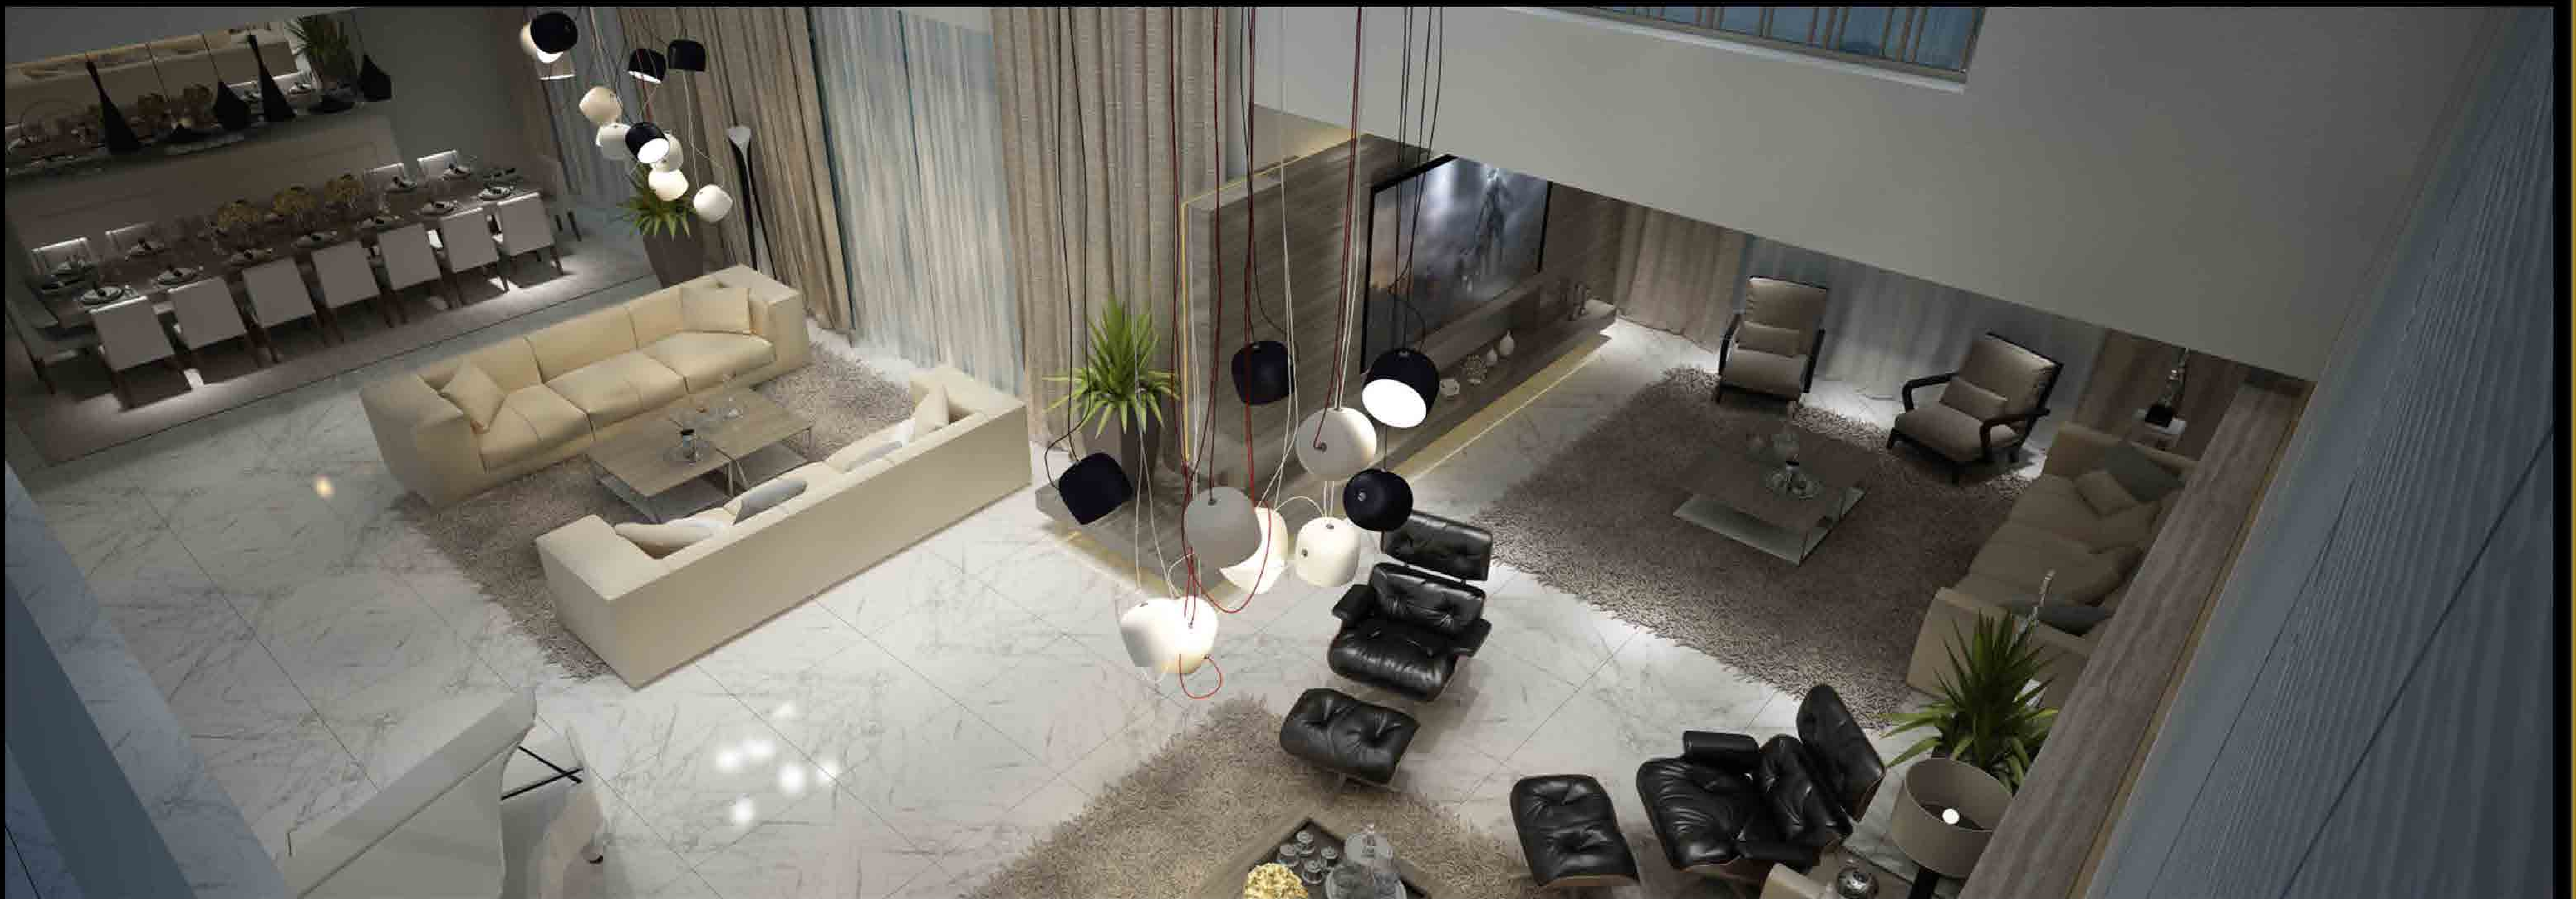

Omar Atwi

THE RESIDNETAIL PROEJCTS
MODERN ,CLASSIC & ARABESQUE
THE SELECTED WORK OF ARCHITECT INTERIOR OMAR ATWI

Omar Atwi

THE PORTFOLIO DESIGN 2018

THE SELECTED WORK OF ARCHITECT INTERIOR OMAR ATWI

AFR : +237 767 142 7475 LEB : +961 71 73 79 70 UAE : +971 55 155 7778