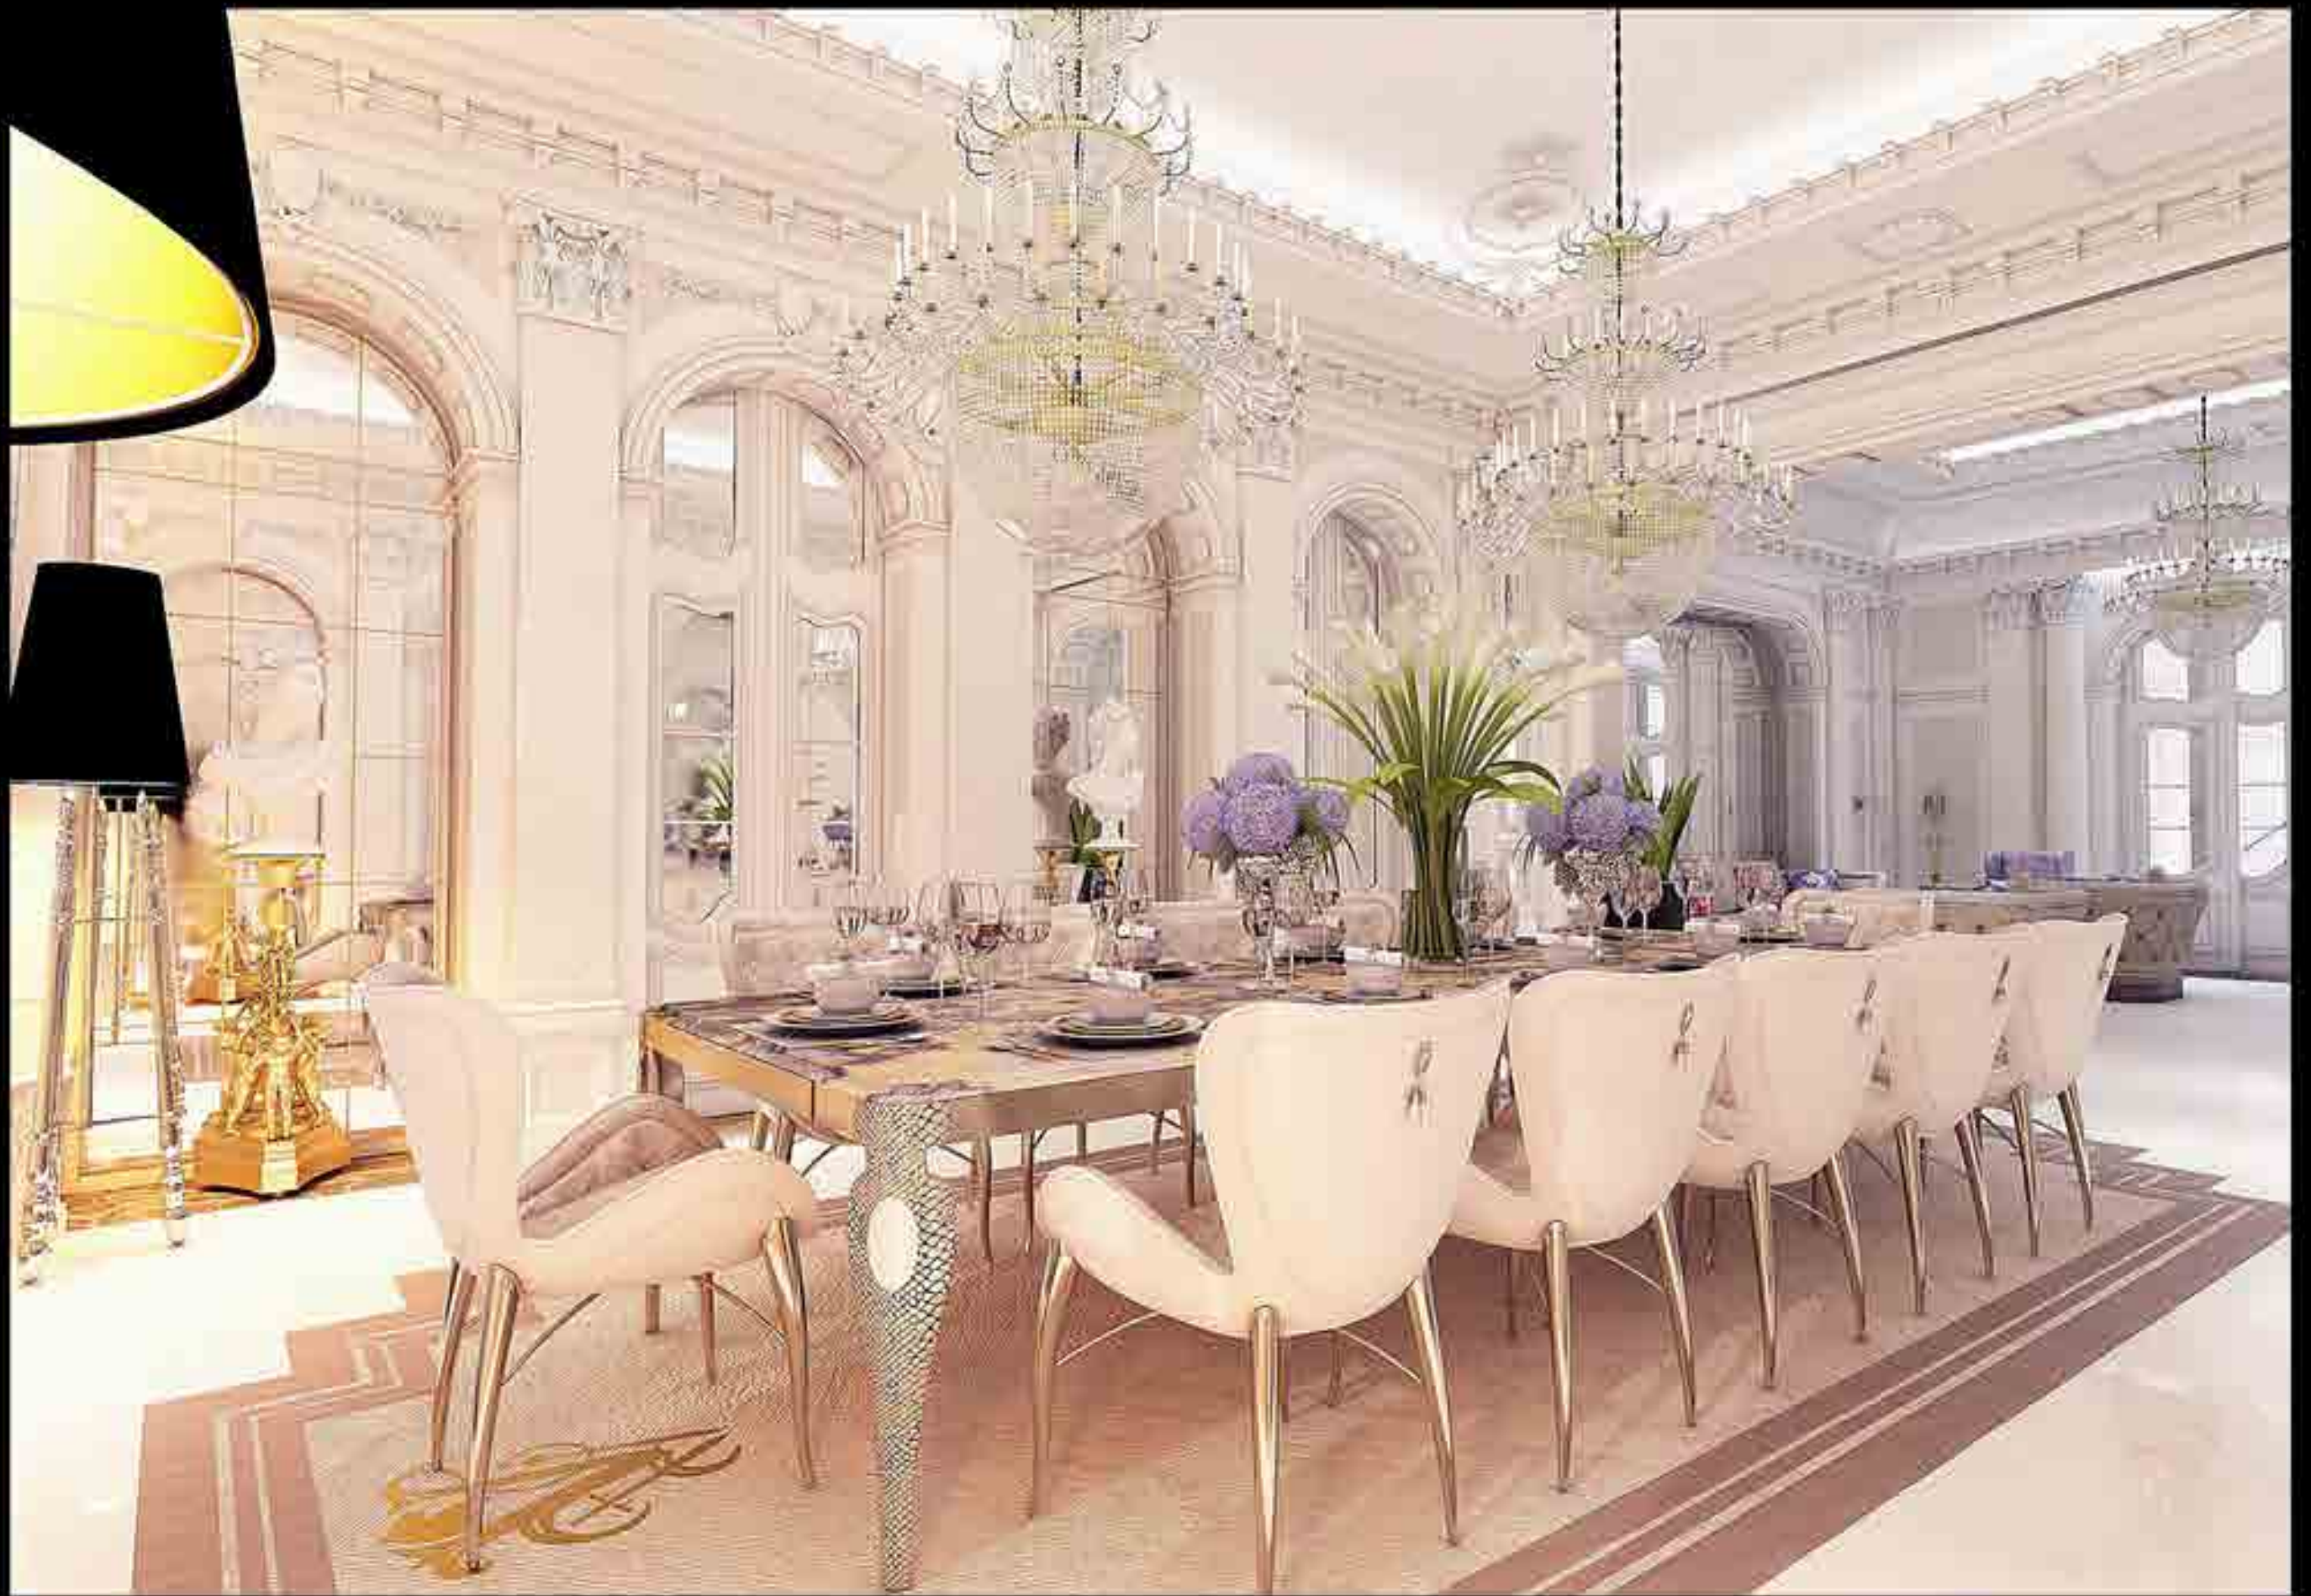

Omar Atwi

THE RESIDNETAIL PROEJCTS
MODERN ,CLASSIC & ARABESQUE
THE SELECTED WORK OF ARCHITECT INTERIOR OMAR ATWI

Omar Atwi

THE PORTFOLIO DESIGN 2018

THE SELECTED WORK OF ARCHITECT INTERIOR OMAR ATWI

AFR : +237 767 142 7475 LEB : +961 71 73 79 70 UAE : +971 55 155 7778