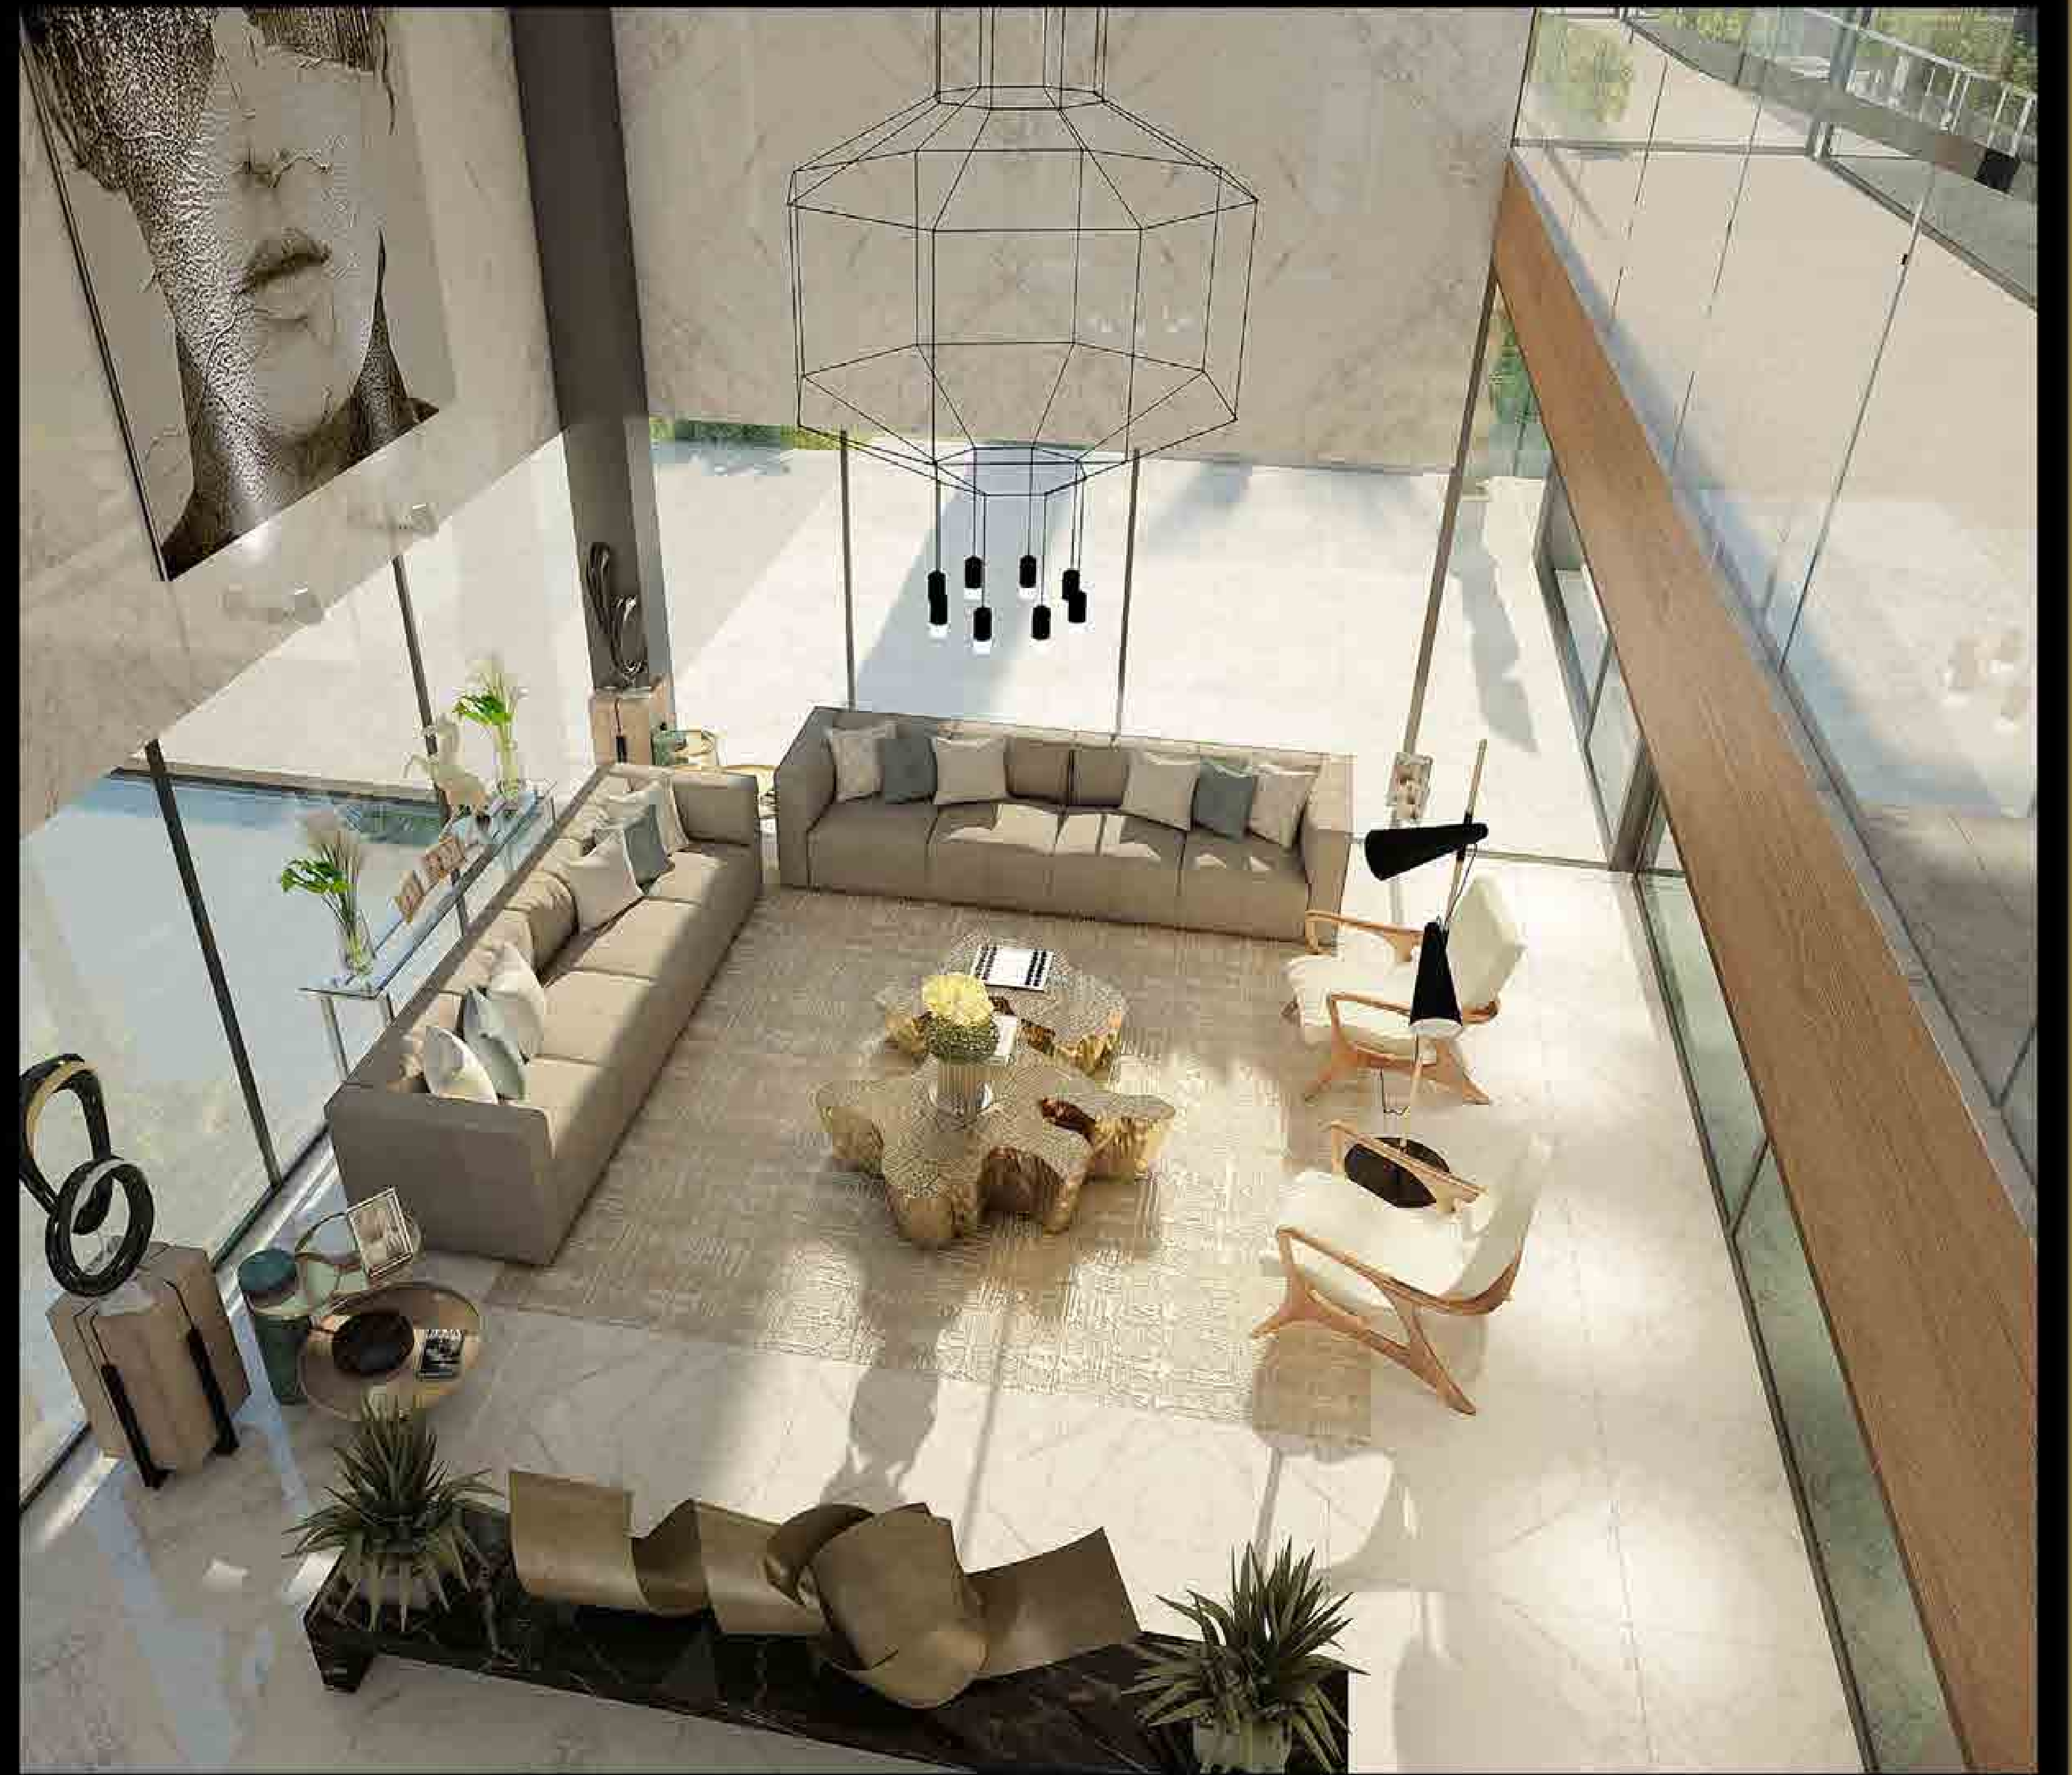

Omar Atwi

THE RESIDNETAIL PROEJCTS
MODERN ,CLASSIC & ARABESQUE
THE SELECTED WORK OF ARCHITECT INTERIOR OMAR ATWI

Omar Atwi

THE PORTFOLIO DESIGN 2018

THE SELECTED WORK OF ARCHITECT INTERIOR OMAR ATWI

AFR : +237 767 142 7475 LEB : +961 71 73 79 70 UAE : +971 55 155 7778