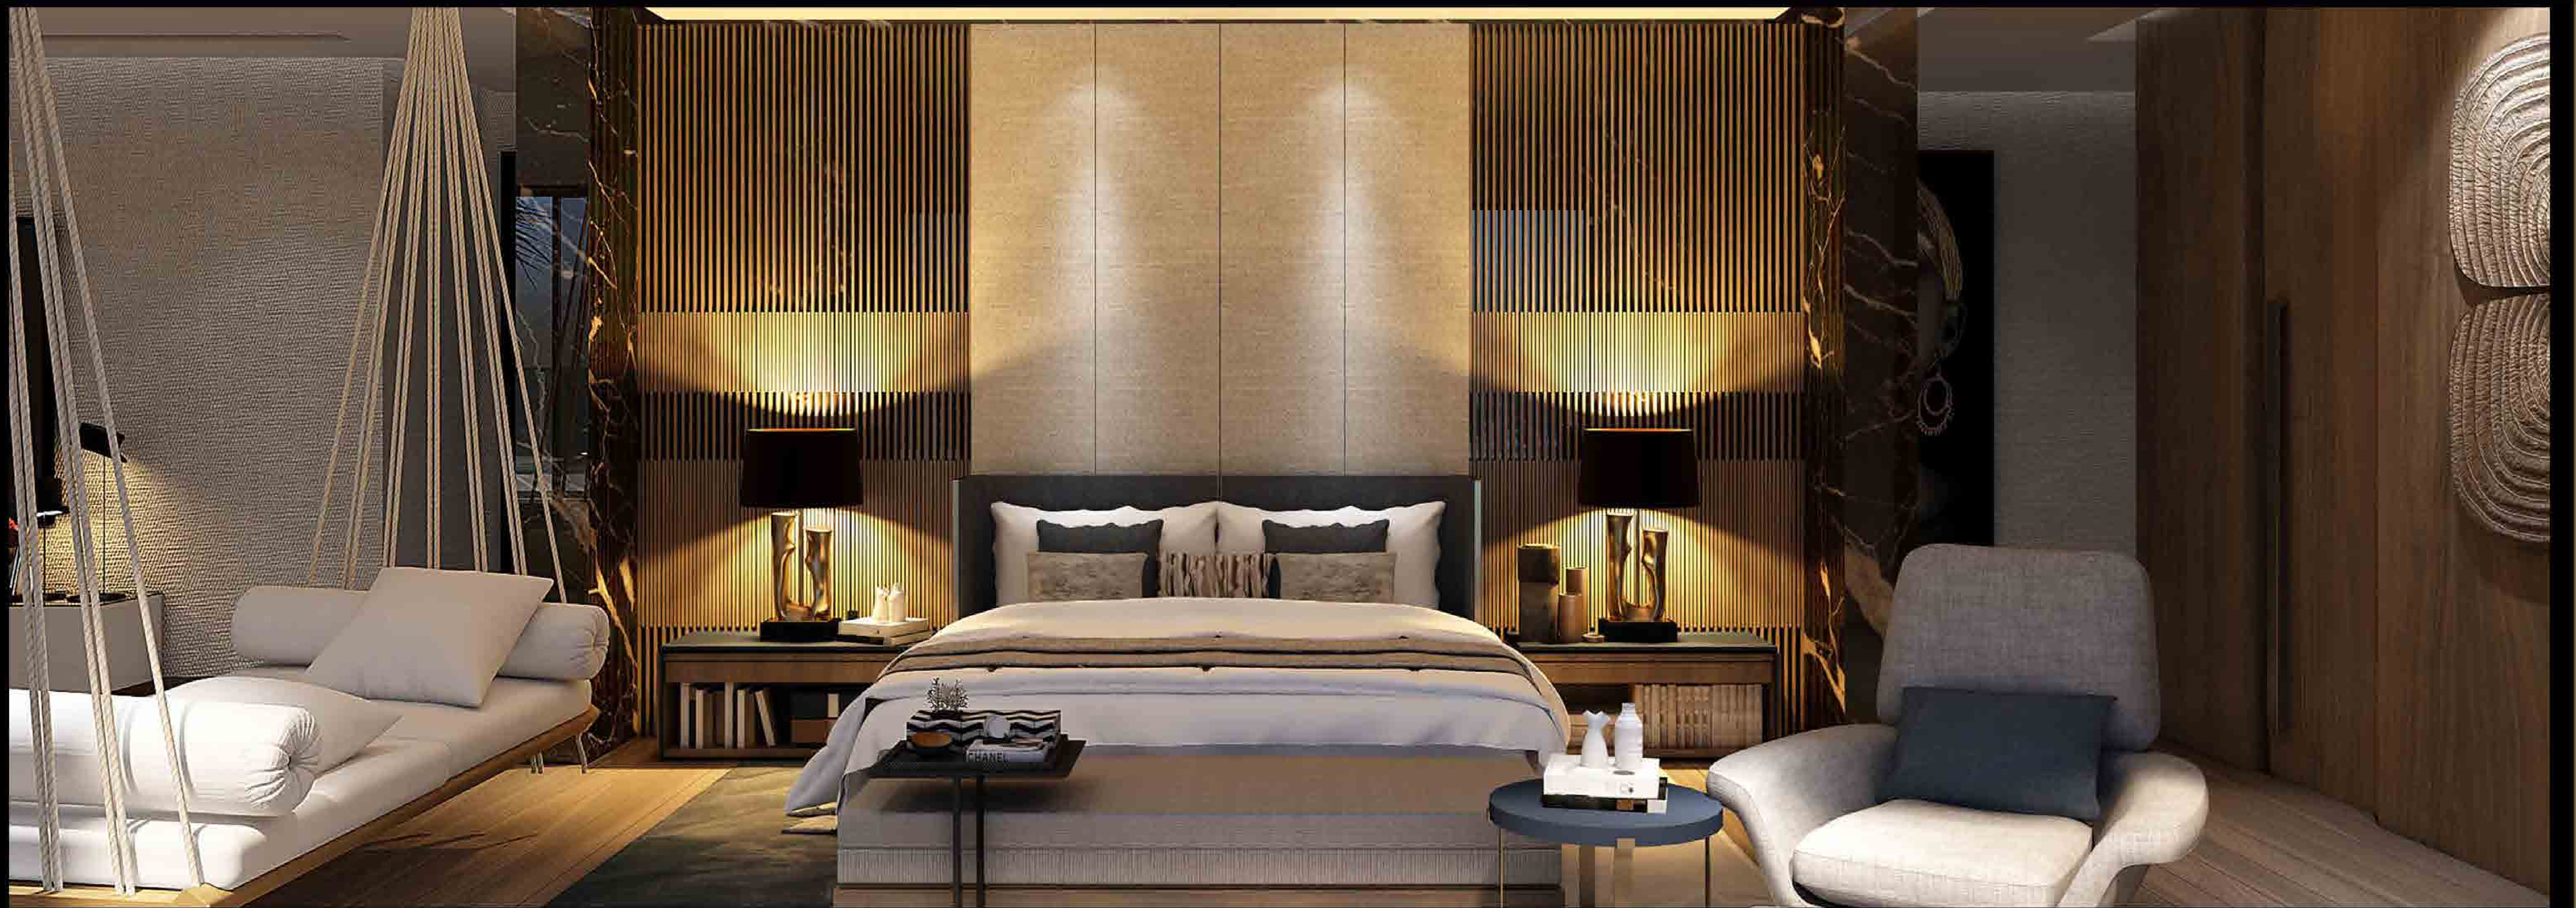

Omar Atwi

THE RESIDNETAIL PROEJCTS
MODERN ,CLASSIC & ARABESQUE
THE SELECTED WORK OF ARCHITECT INTERIOR OMAR ATWI

Omar Atwi

THE PORTFOLIO DESIGN 2018

THE SELECTED WORK OF ARCHITECT INTERIOR OMAR ATWI

AFR : +237 767 142 7475 LEB : +961 71 73 79 70 UAE : +971 55 155 7778