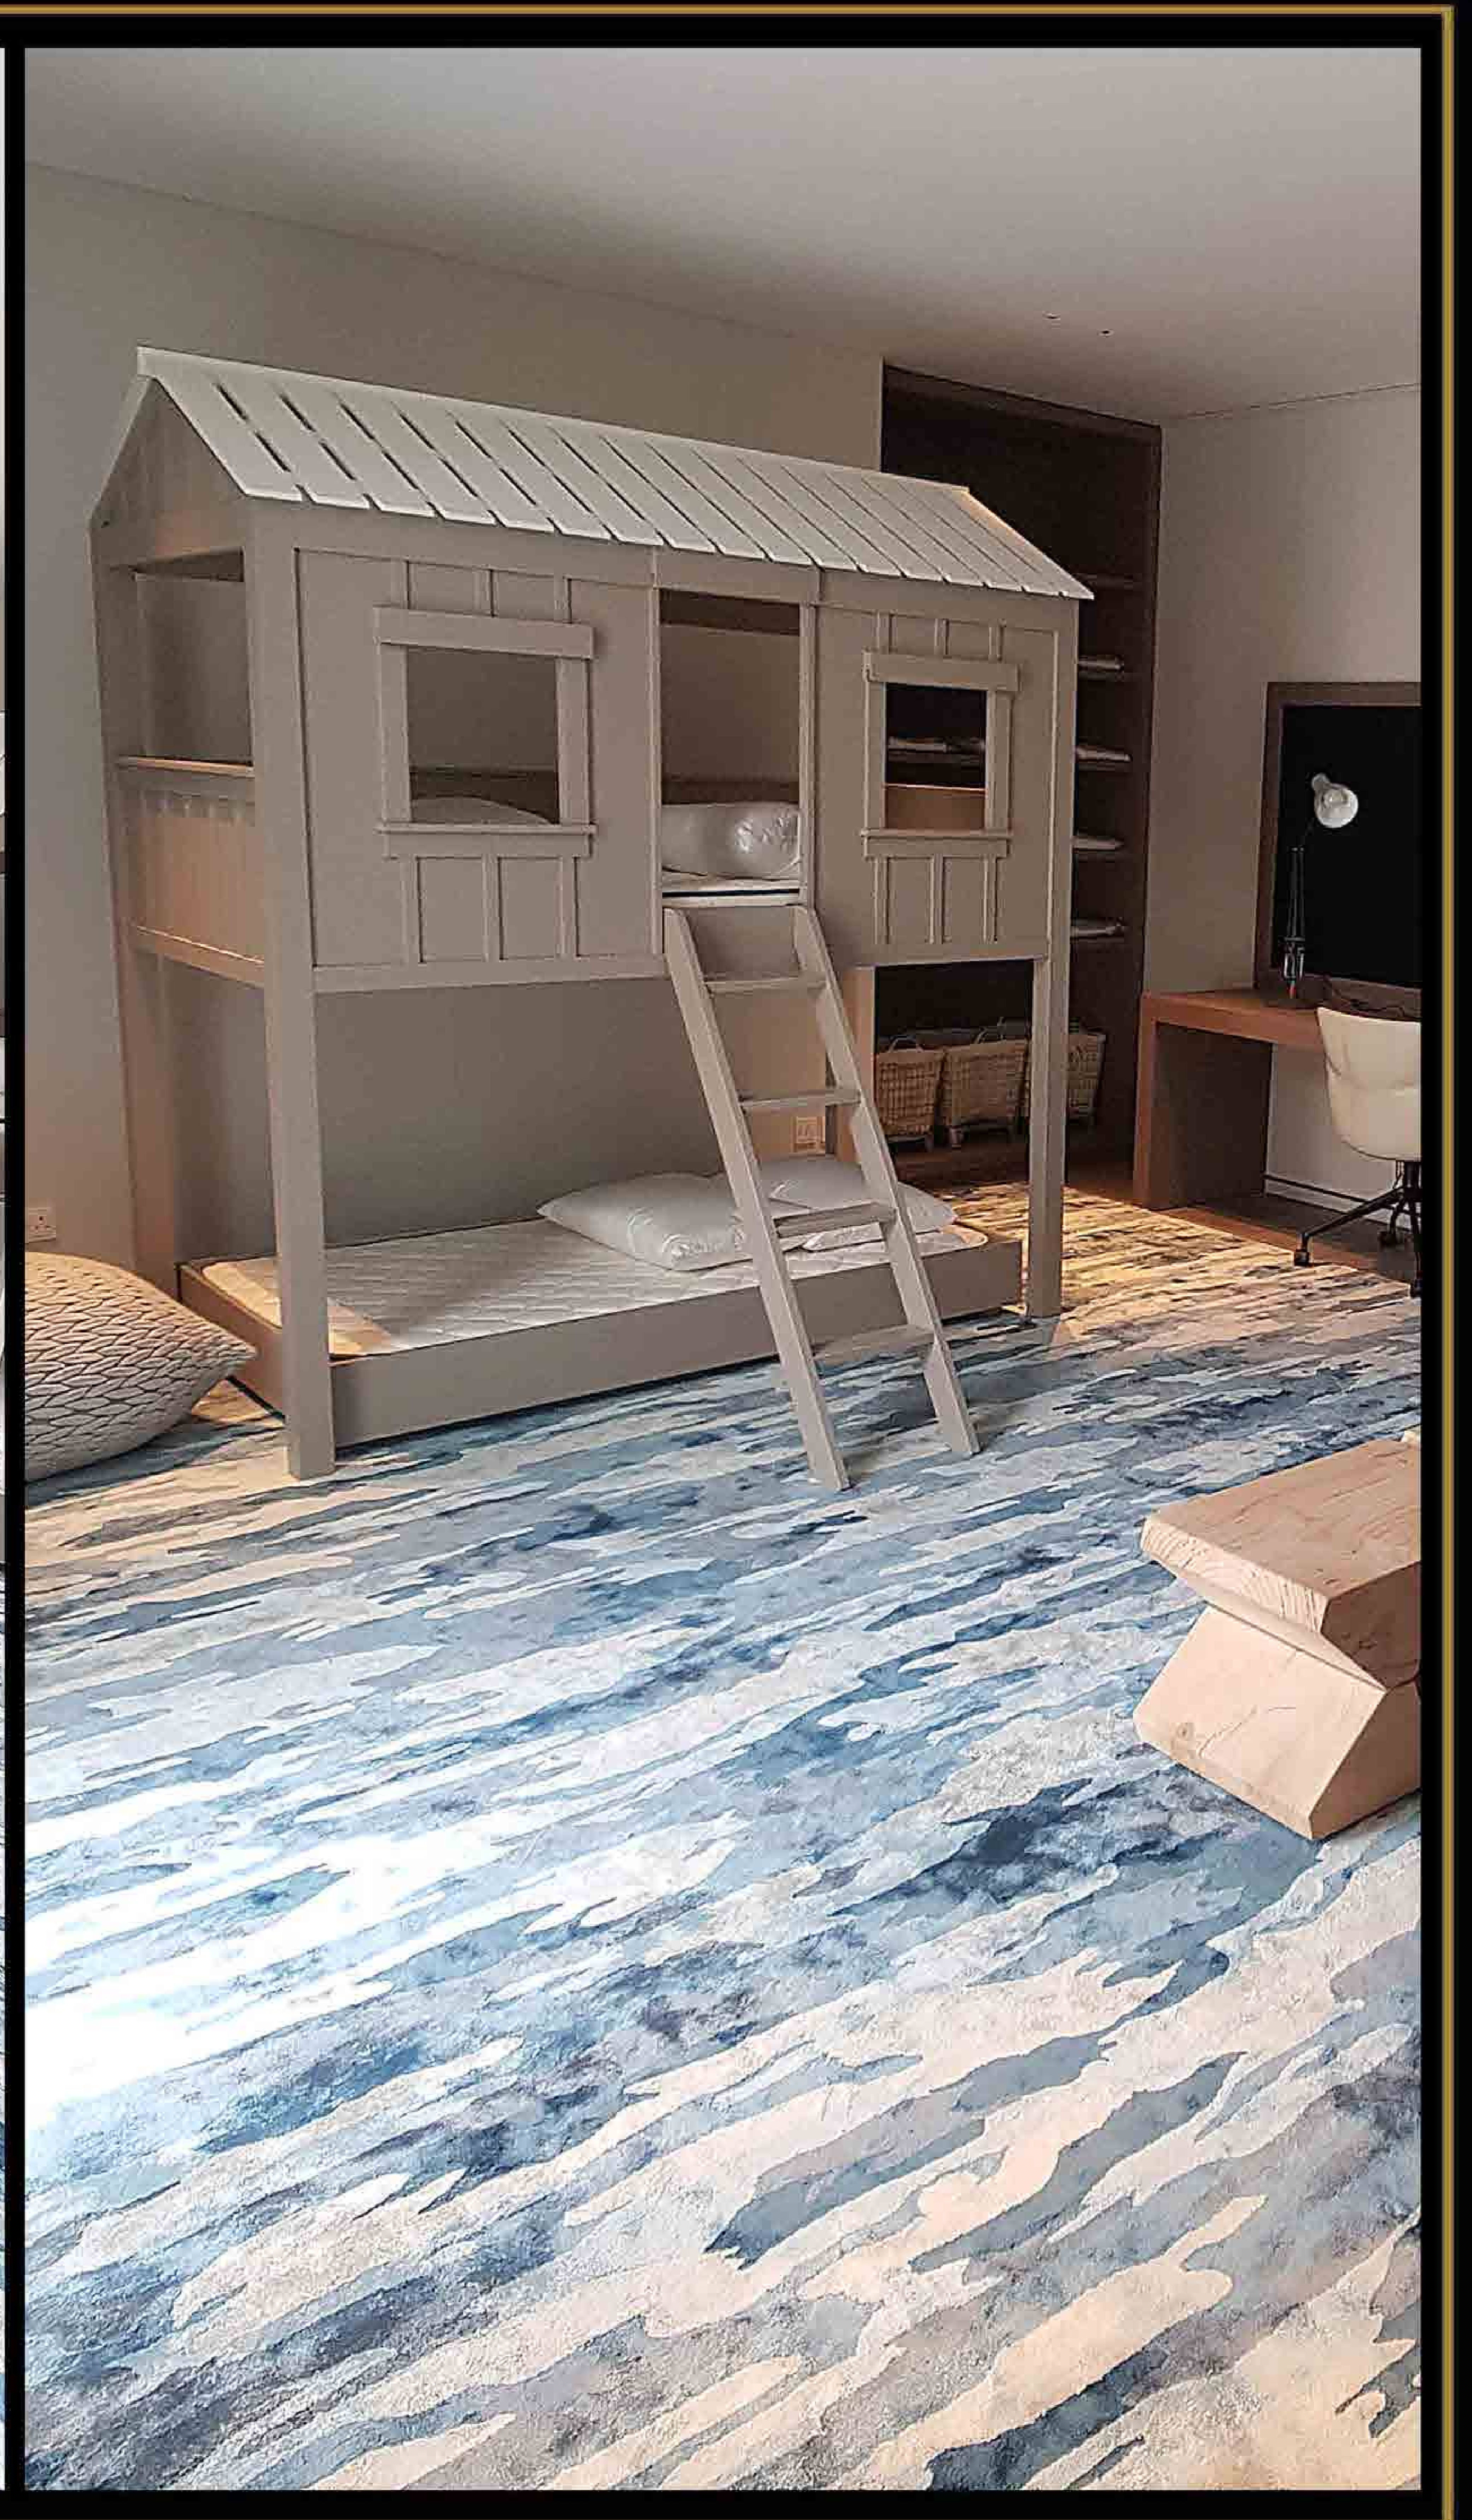

Omar Atwi

THE RESIDNETAIL PROEJCTS
MODERN ,CLASSIC & ARABESQUE
THE SELECTED WORK OF ARCHITECT INTERIOR OMAR ATWI

Omar Atwi

THE PORTFOLIO DESIGN 2018

THE SELECTED WORK OF ARCHITECT INTERIOR OMAR ATWI

AFR : +237 767 142 7475 LEB : +961 71 73 79 70 UAE : +971 55 155 7778